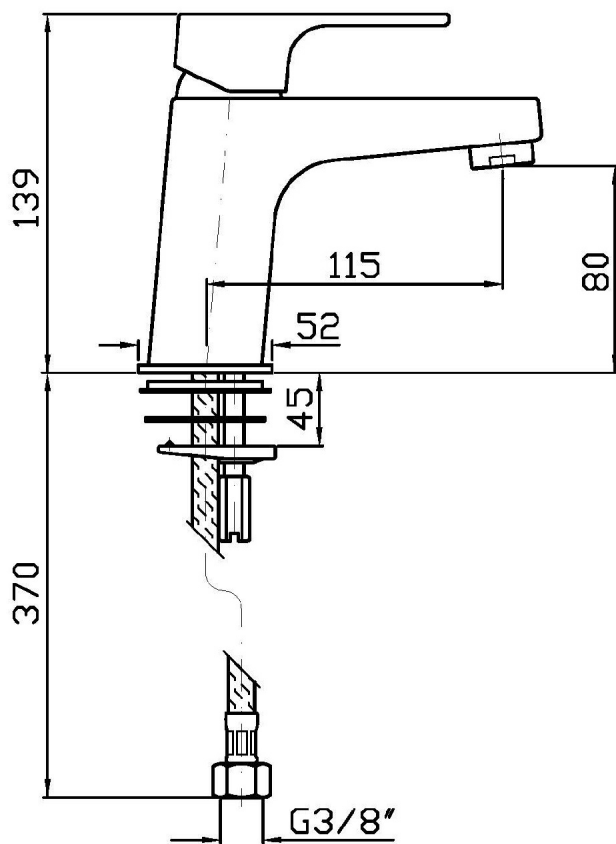

WIND

ZWN591 Disegno Complessivo / Overall Drawing