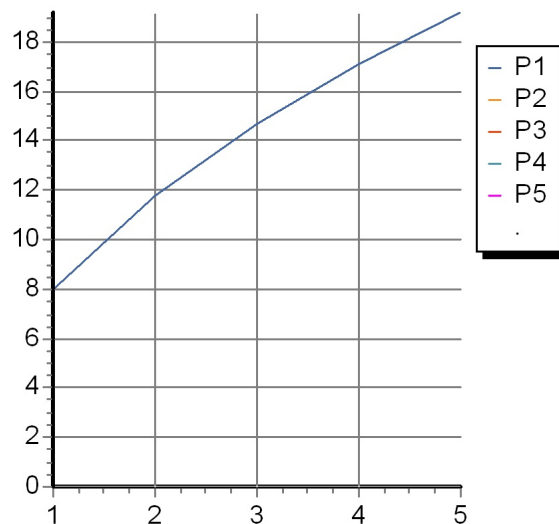

WIND

ZWN591 Portate / Flowrates (lt/min)

PRESSIONE PRESSURE	1 BAR	2 BAR	3 BAR	4 BAR	5 BAR
P1 LAVABO BASIN	8	11,8	14,7	17,1	19,2
P2					
P3					
P4					
P5