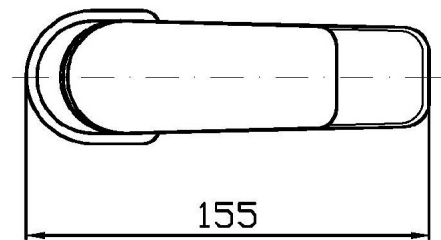

WIND

ZWN591 Disegno Complessivo / Overall Drawing