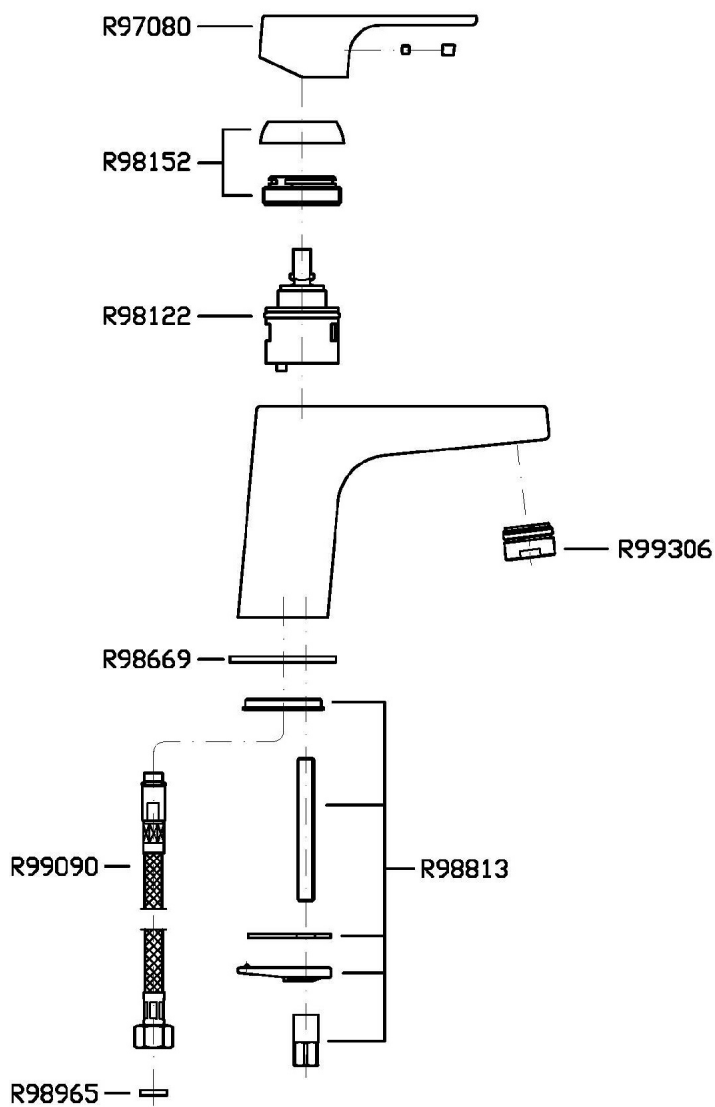

WIND

ZWN591

Esplosi / Exploded