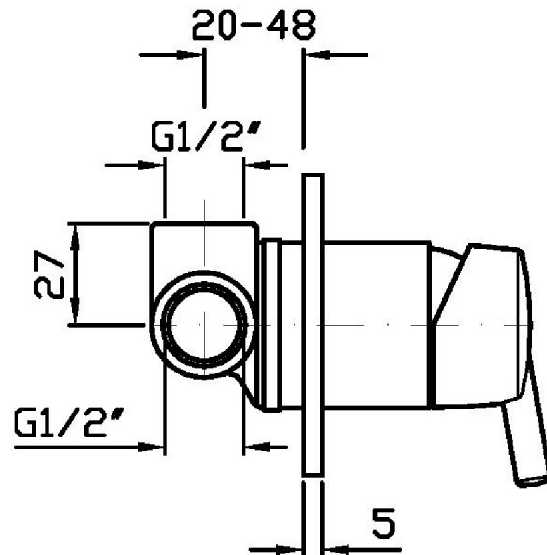

## SIMPLY BEAUTIFUL

ZSB126

Miscelatore monocomando doccia incasso. / Built-in single lever shower mixer.

Miscelatore monocomando doccia incasso.

Built-in single lever shower mixer.

R99499

Parte incasso. / Built-in part.

## SIMPLY BEAUTIFUL

ZSB126

Disegno Complessivo / Overall Drawing

## SIMPLY BEAUTIFUL

ZSB126 Pesì e Misure / Weights and Sizes

Peso ( Kg ) Weight ( lb )	0,38 ( Kg )	0,84 ( lb )
Volume test ( dc3 ) - ( in3 )	1,21 ( dc3 )	73,84 ( in3 )
h ( mm ) - ( in )	73,00 ( mm )	2,87 ( in )
L1 ( mm ) - ( in )	127,00 ( mm )	5,00 ( in )
L2 ( mm ) - ( in )	130,00 ( mm )	5,12 ( in )