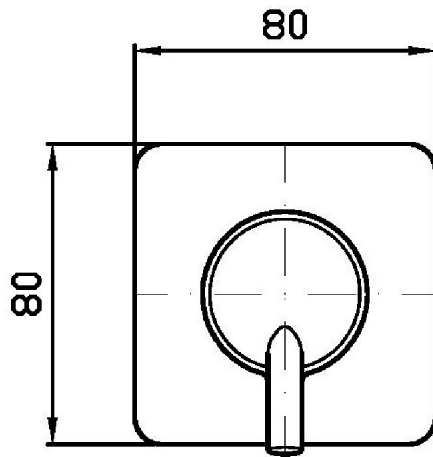

## SIMPLY BEAUTIFUL

ZSB126

Miscelatore monocomando doccia incasso. / Built-in single lever shower mixer.

Miscelatore monocomando doccia incasso.

Built-in single lever shower mixer.

R99499

Parte incasso. / Built-in part.

## SIMPLY BEAUTIFUL

ZSB126

Disegno Complessivo / Overall Drawing

## SIMPLY BEAUTIFUL

ZSB126 Pesì e Misure / Weights and Sizes

Peso ( Kg ) Weight ( lb )	0,38 ( Kg )	0,84 ( lb )
Volume test ( dc3 ) - ( in3 )	1,21 ( dc3 )	73,84 ( in3 )
h ( mm ) - ( in )	73,00 ( mm )	2,87 ( in )
L1 ( mm ) - ( in )	127,00 ( mm )	5,00 ( in )
L2 ( mm ) - ( in )	130,00 ( mm )	5,12 ( in )