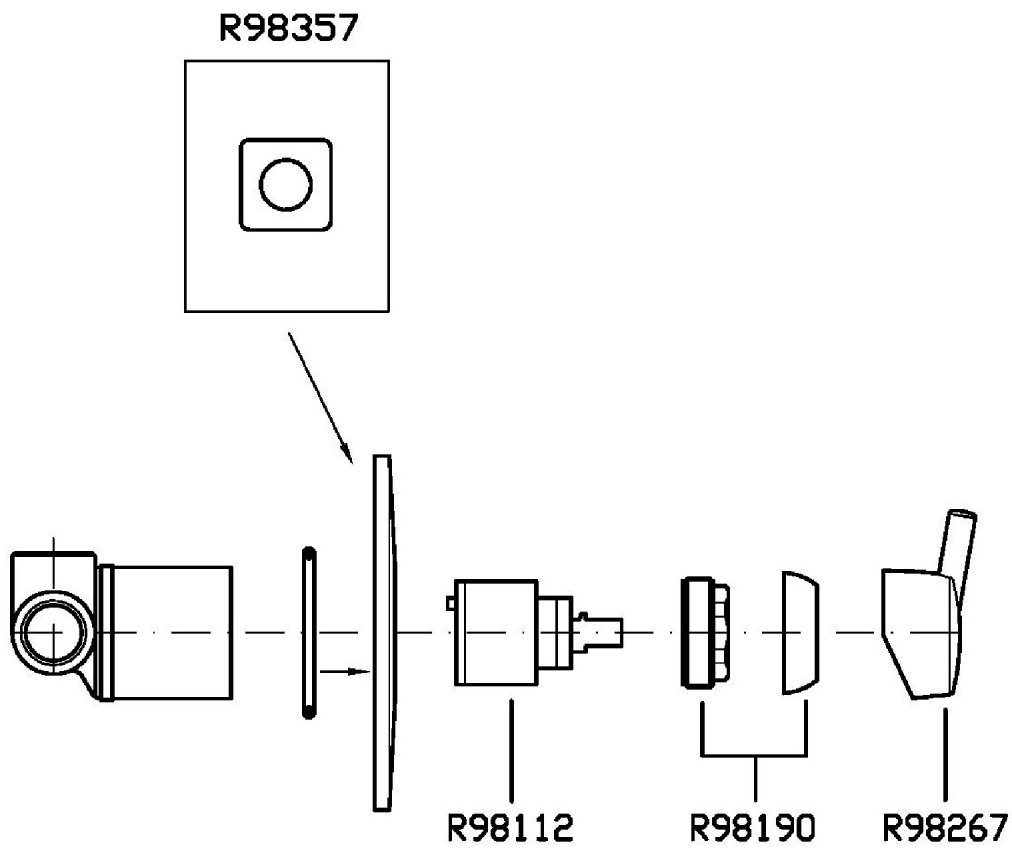

SIMPLY BEAUTIFUL

ZSB126

Esplosi / Exploded