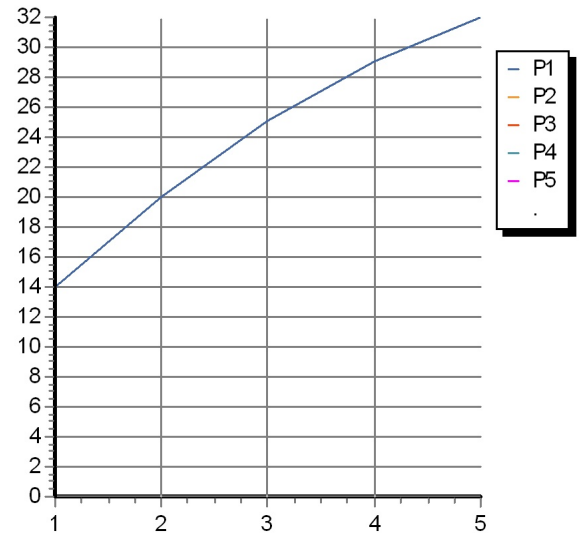

## SIMPLY BEAUTIFUL

ZSB126 Portate / Flowrates (lt/min)

PRESSIONE PRESSURE	1 BAR	2 BAR	3 BAR	4 BAR	5 BAR
USCITA PRIMARIA PRIMARY OUTLET <i>P1</i>	14	20	25	29	32
<i>P2</i>					
<i>P3</i>					
<i>P4</i>					
<i>P5</i>					

## SIMPLY BEAUTIFUL

ZSB126 Pesì e Misure / Weights and Sizes

Peso ( Kg ) Weight ( lb )	0,38 ( Kg )	0,84 ( lb )
Volume test ( dc3 ) - ( in3 )	1,21 ( dc3 )	73,84 ( in3 )
h ( mm ) - ( in )	73,00 ( mm )	2,87 ( in )
L1 ( mm ) - ( in )	127,00 ( mm )	5,00 ( in )
L2 ( mm ) - ( in )	130,00 ( mm )	5,12 ( in )