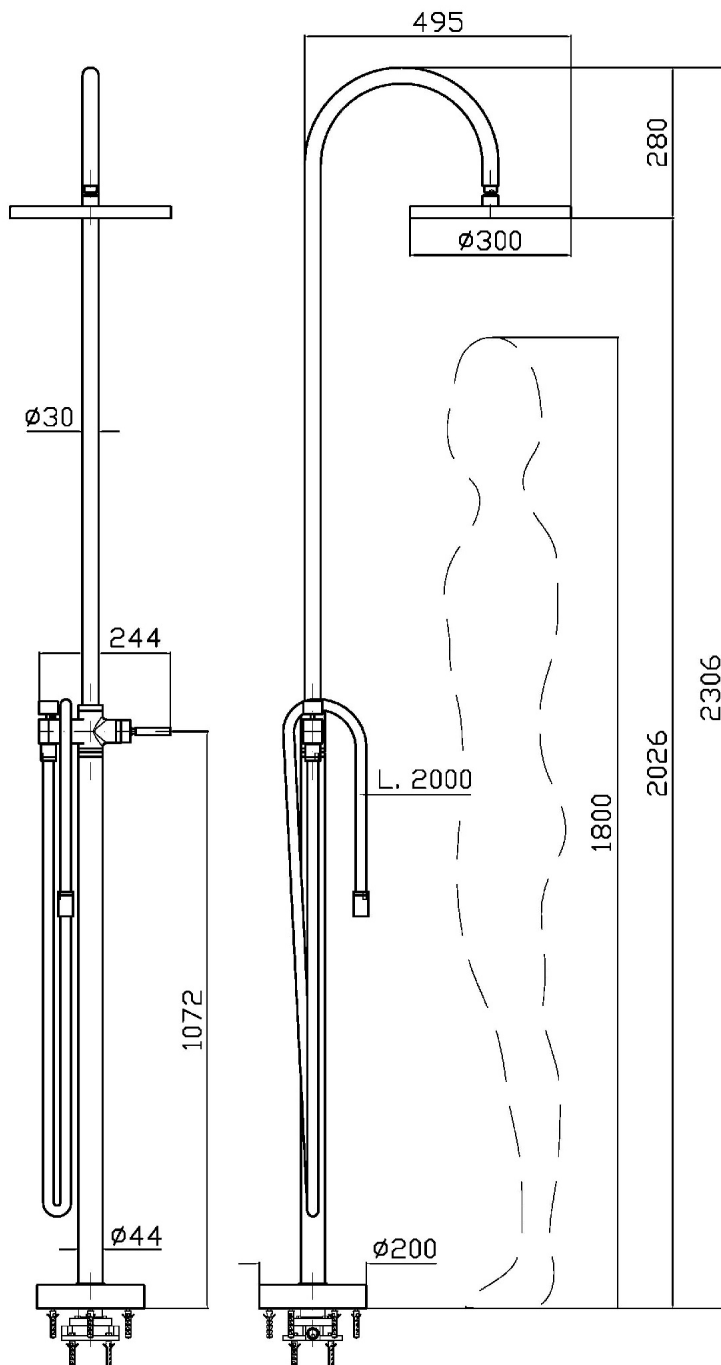

Free standing shower column in stainless steel specific for outdoor use. Water connection and fixing on the floor with built-in part.

Rain anti-limestone shower head, 300mm. Joystick mixer with 35 mm cartridge.

Elastomer footwasher hose operated by diverter.

R99797

Parte incasso. / Built-in part.

Finiture / Finishes

Cromo / Chrome

SHOWER

ZP8087.C3

Disegno Complessivo / Overall Drawing

SHOWER

ZP8087.C3 Portate / Flowrates (lt/min)

PRESSIONE PRESSURE	1 BAR	2 BAR	3 BAR	4 BAR	5 BAR
<i>P1</i> SOFFIONE SOFFIONE	8,5	10	12	12	12
<i>P2</i> DOCCETTA DOCCETTA	4,7	5,8	6,5	6,5	6,5
<i>P3</i>					
<i>P4</i>					
<i>P5</i>					

SHOWER

ZP8087.C3 Pesì e Misure / Weights and Sizes

Peso (Kg) Weight (lb)	15,9 (Kg)	35,05314 (lb)
Volume (dc3) - (in3)	114,56 (dc3)	0,006991 (in3)
h (mm) - (in)	240 (mm)	9,448824 (in)
L1 (mm) - (in)	430 (mm)	16,929143 (in)
L2 (mm) - (in)	1110 (mm)	43,700811 (in)