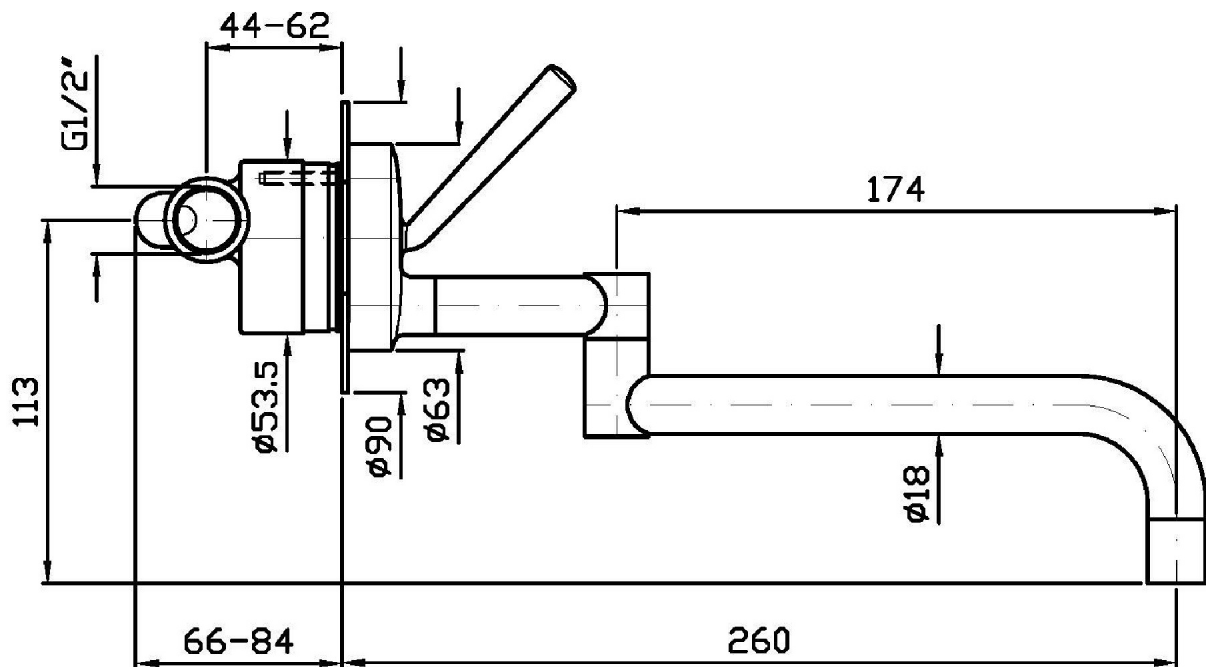

KITCHEN

ZP1620

Disegno Complessivo / Overall Drawing