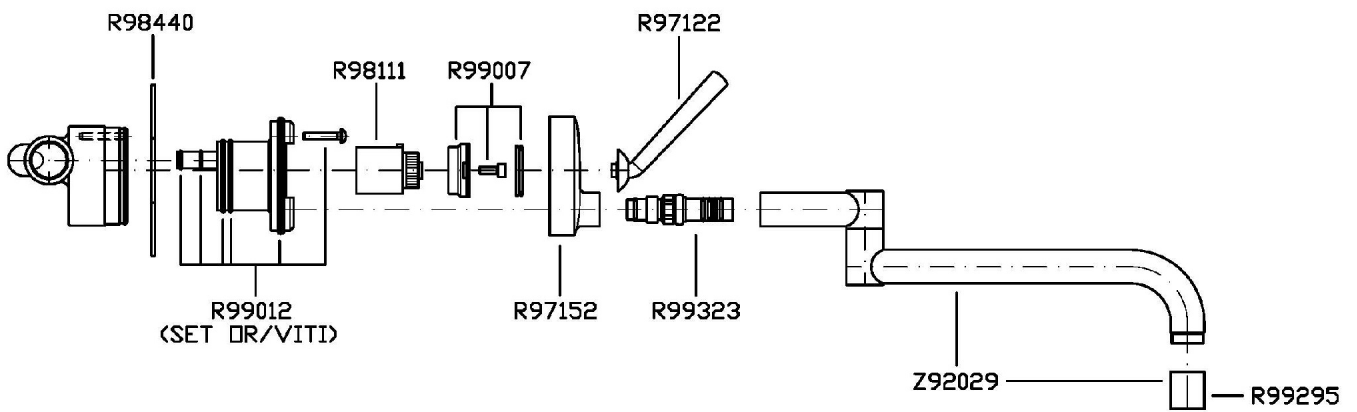

KITCHEN

ZP1620

Esplosi / Exploded