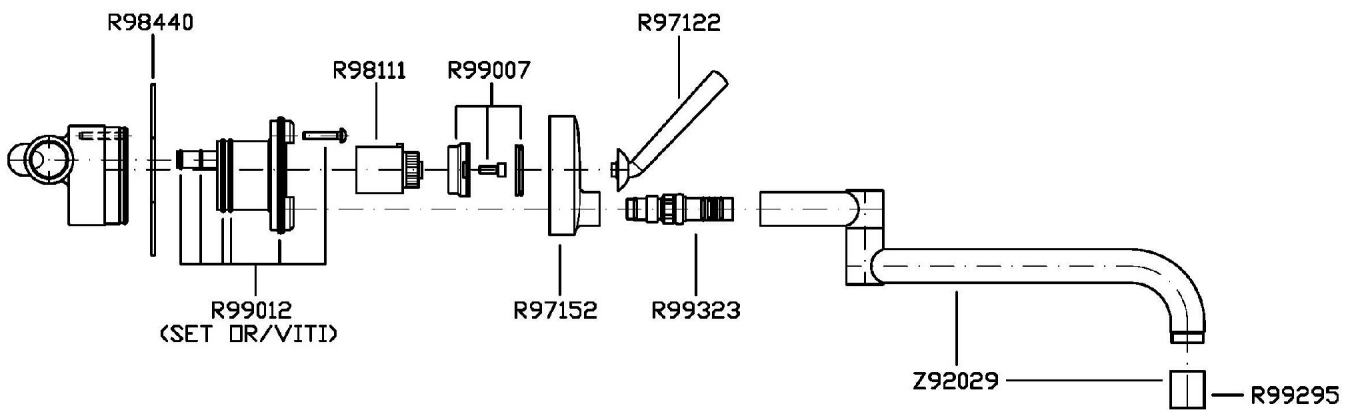

KITCHEN

ZP1620

Esplosi / Exploded