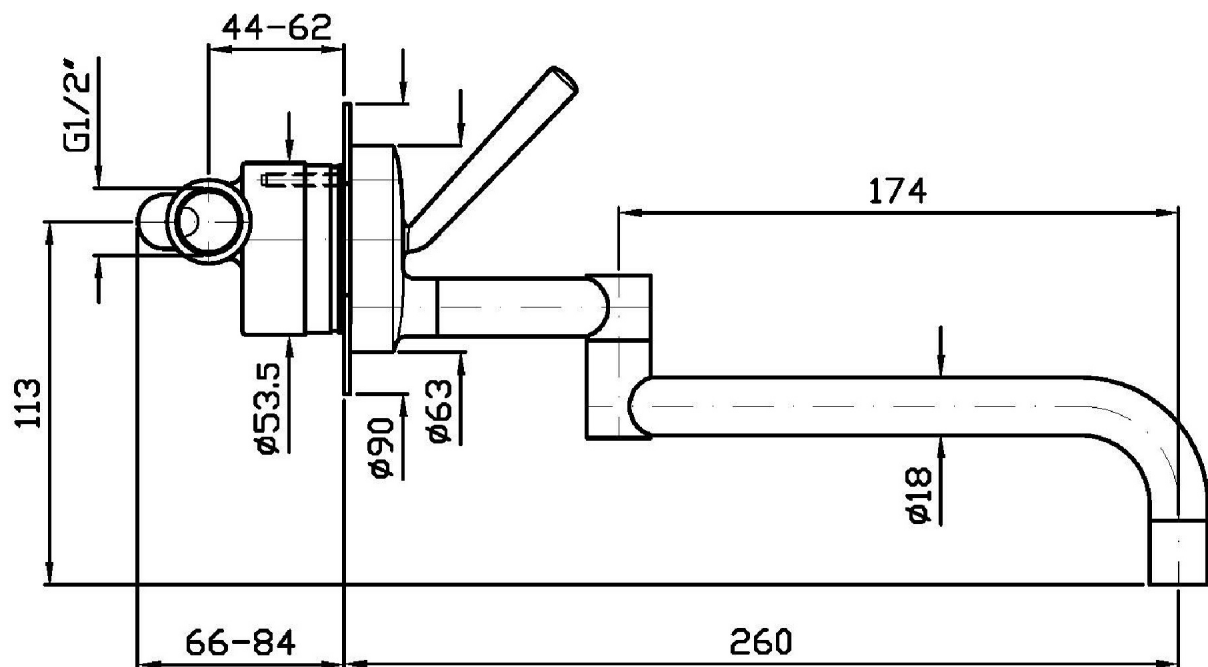

KITCHEN

ZP1620

Disegno Complessivo / Overall Drawing