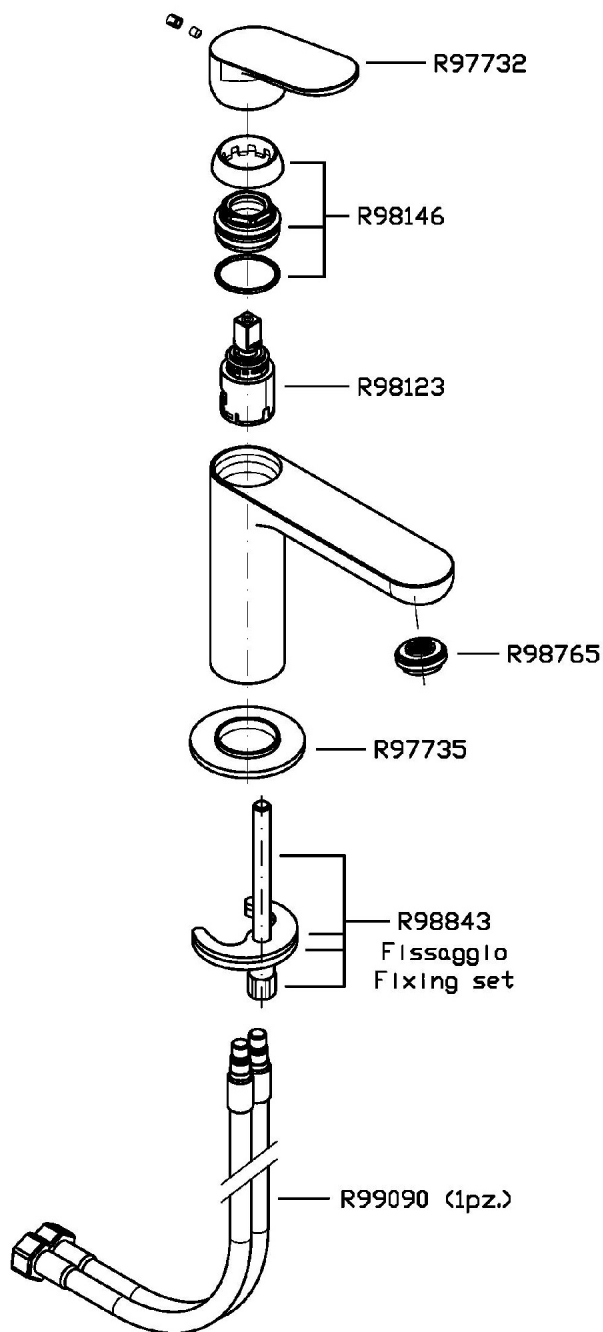

Single lever basin mixer with aerator, without pop-up waste, flexible tails.

Finiture / Finishes

Cromo / Chrome

NIKKO

ZKK698

Disegno Complessivo / Overall Drawing

NIKKO

ZKK698

Esplosi / Exploded

NIKKO

ZKK698

Portate / Flowrates (lt/min)

| PRESSIONE PRESSURE | 1 BAR | 2 BAR | 3 BAR | 4 BAR | 5 BAR |
|-----------------------|-------|-------|-------|-------|-------|
| P1 LAVABO BASIN | 3,7 | 4,6 | 5 | 5,4 | 5,5 |
| P2 | | | | | |
| P3 | | | | | |
| P4 | | | | | |
| P5 | | | | | |

NIKKO

ZKK698

Pesi e Misure / Weights and Sizes

| | | |
|-------------------------------|---------------|----------------|
| Peso (Kg) Weight (lb) | 1,31 (Kg) | 2,89 (lb) |
| Volume test (dc3) - (in3) | 4,05 (dc3) | 247,15 (in3) |
| h (mm) - (in) | 70,00 (mm) | 2,76 (in) |
| L1 (mm) - (in) | 150,00 (mm) | 5,91 (in) |
| L2 (mm) - (in) | 385,00 (mm) | 15,16 (in) |