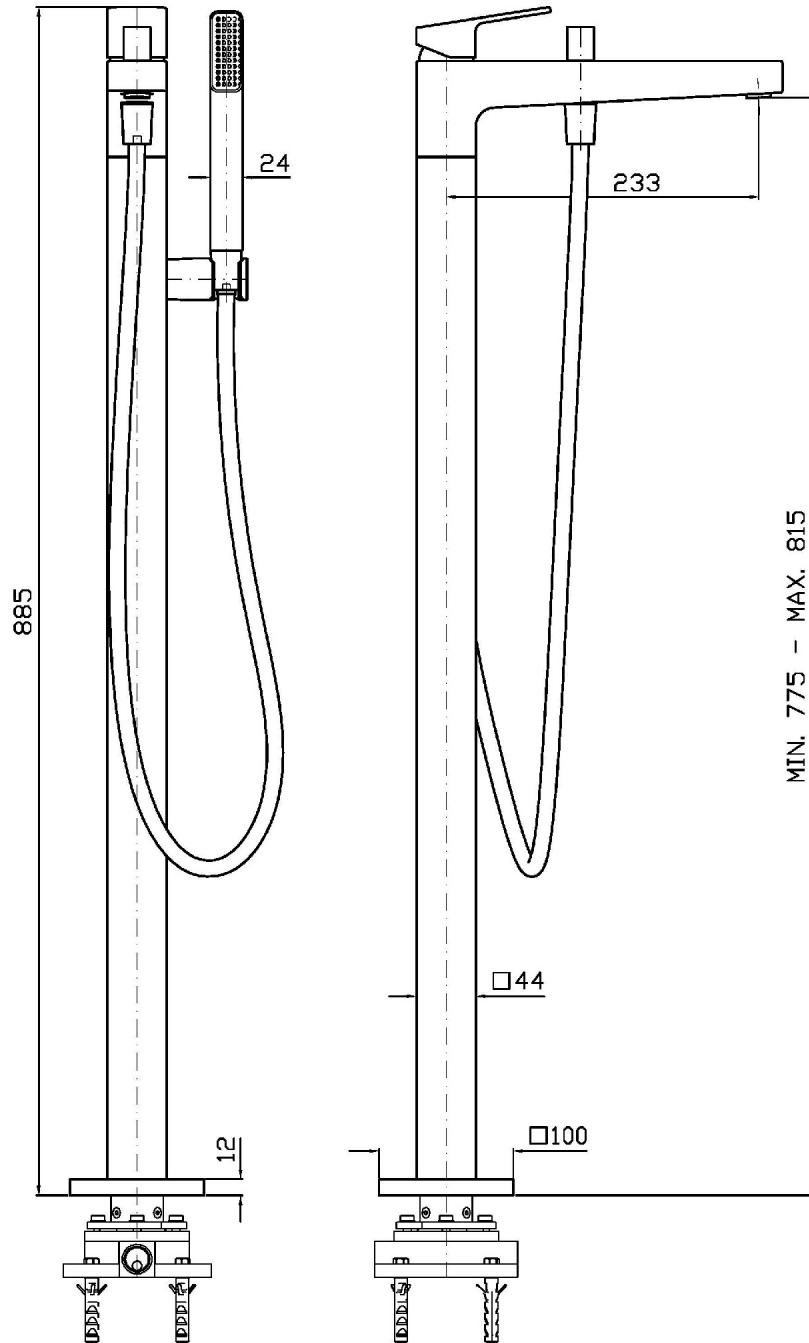

Single lever free standing bath mixer, with diverter and shower set.

R99797

Parte incasso. / Built-in part.

Finiture / Finishes

						
Cromo / Chrome	Nickel Spazzolato / Brushed Nickel	Nickel Lucido / Polished Nickel	Oro / Gold	Oro spazzolato / Brushed Gold	Metal Black / Metal Black	Metal Black spazzolato / Brushed Metal Black
						
Bianco Opaco Goffrato / Embossed Matt White	Nero Opaco Goffrato / Embossed Matt Black					

JINGLE

ZIN740

Disegno Complessivo / Overall Drawing

JINGLE

ZIN740 Portate / Flowrates (lt/min)

PRESSIONE PRESSURE	1 BAR	2 BAR	3 BAR	4 BAR	5 BAR
P1 BOCCA VASCA WALL SPOUT	11	15	19	21,5	24
P2 DOCCETTA HANDSHOWER	5,5	7	8,5	8,8	9
P3					
P4					
P5					

JINGLE

ZIN740 Pesì e Misure / Weights and Sizes

Peso (Kg) Weight (lb)	11,50 (Kg)	25,35 (lb)
Volume test (dc3) - (in3)	62,66 (dc3)	3823,75 (in3)
h (mm) - (in)	110,00 (mm)	4,33 (in)
L1 (mm) - (in)	445,00 (mm)	17,52 (in)
L2 (mm) - (in)	1280,00 (mm)	50,39 (in)