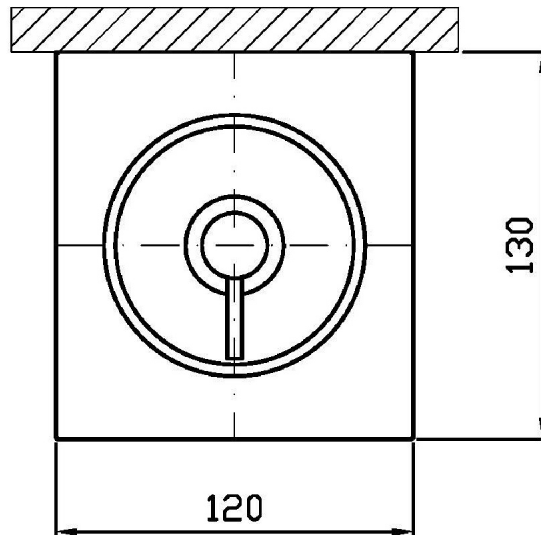

## NUDE

ZAD715

Dispenser a muro. / Wall mounted soap dispenser.

Dispenser a muro, con contenitore in vetro satinato.

Matt glass wall mounted soap dispenser.

## NUDE

ZAD715

Disegno Complessivo / Overall Drawing

## NUDE

**ZAD715****Pesi e Misure / Weights and Sizes**

Peso ( Kg ) Weight ( lb )	1,00 ( Kg )	2,20 ( lb )
Volume test ( dc3 ) - ( in3 )	4,42 ( dc3 )	269,72 ( in3 )
h ( mm ) - ( in )	120,00 ( mm )	4,72 ( in )
L1 ( mm ) - ( in )	160,00 ( mm )	6,30 ( in )
L2 ( mm ) - ( in )	230,00 ( mm )	9,06 ( in )