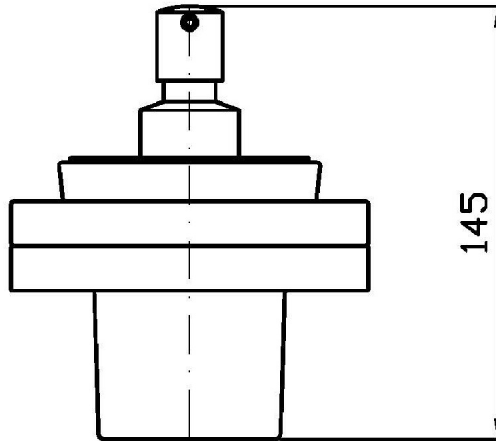

## NUDE

ZAD715

Dispenser a muro. / Wall mounted soap dispenser.

Dispenser a muro, con contenitore in vetro satinato.

Matt glass wall mounted soap dispenser.

## NUDE

**ZAD715****Pesi e Misure / Weights and Sizes**

Peso ( Kg ) Weight ( lb )	1,00 ( Kg )	2,20 ( lb )
Volume test ( dc3 ) - ( in3 )	4,42 ( dc3 )	269,72 ( in3 )
h ( mm ) - ( in )	120,00 ( mm )	4,72 ( in )
L1 ( mm ) - ( in )	160,00 ( mm )	6,30 ( in )
L2 ( mm ) - ( in )	230,00 ( mm )	9,06 ( in )