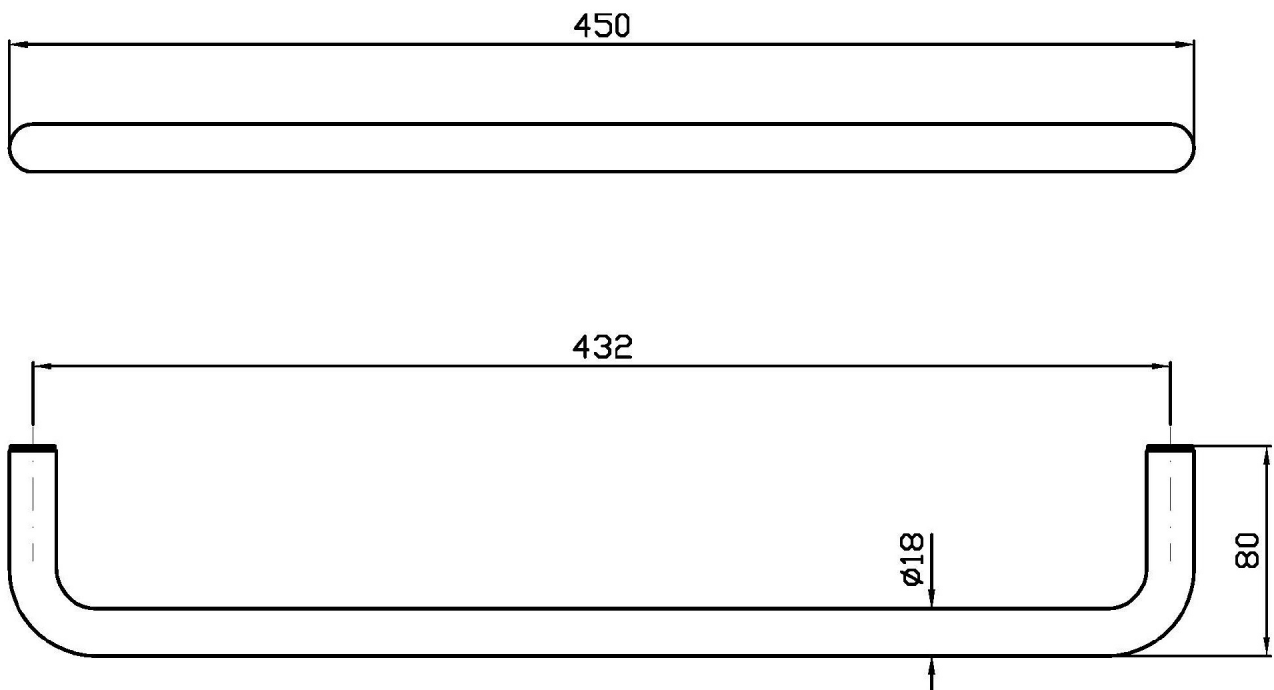

## ON

ZAD521

Porta salviette. / Towel holder.

Porta salviette, lunghezza 45 cm.

Towel holder, length 45 cm.

## ON

ZAD521

Disegno Complessivo / Overall Drawing

## ON

**ZAD521****Pesi e Misure / Weights and Sizes**

Peso ( Kg ) Weight ( lb )	0,50 ( Kg )	1,10 ( lb )
Volume test ( dc3 ) - ( in3 )	3,61 ( dc3 )	220,30 ( in3 )
h ( mm ) - ( in )	55,00 ( mm )	2,17 ( in )
L1 ( mm ) - ( in )	100,00 ( mm )	3,94 ( in )
L2 ( mm ) - ( in )	655,00 ( mm )	25,79 ( in )