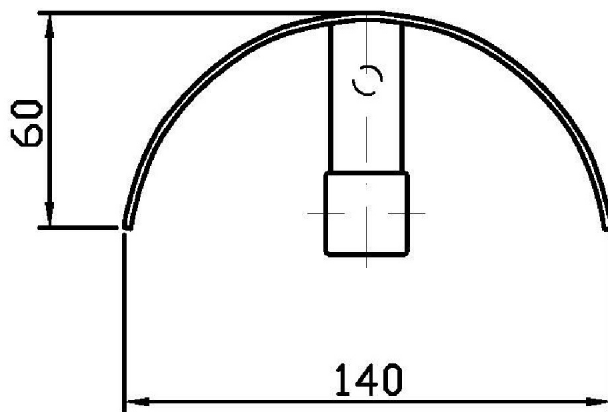

## BELLAGIO

ZAC531

Disegno Complessivo / Overall Drawing

## BELLAGIO

**ZAC531****Pesi e Misure / Weights and Sizes**

Peso ( Kg ) Weight ( lb )	0,50 ( Kg )	1,10 ( lb )
Volume test ( dc3 ) - ( in3 )	4,42 ( dc3 )	269,72 ( in3 )
h ( mm ) - ( in )	120,00 ( mm )	4,72 ( in )
L1 ( mm ) - ( in )	160,00 ( mm )	6,30 ( in )
L2 ( mm ) - ( in )	230,00 ( mm )	9,06 ( in )