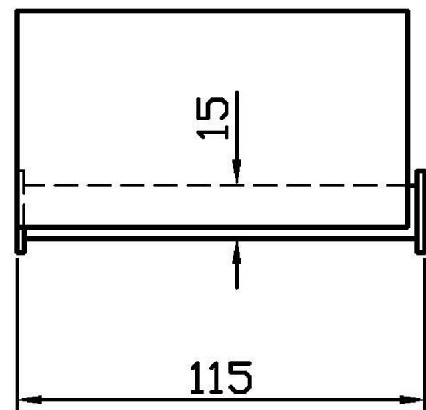

## BELLAGIO

ZAC531

Disegno Complessivo / Overall Drawing

## BELLAGIO

**ZAC531****Pesi e Misure / Weights and Sizes**

Peso ( Kg ) Weight ( lb )	0,50 ( Kg )	1,10 ( lb )
Volume test ( dc3 ) - ( in3 )	4,42 ( dc3 )	269,72 ( in3 )
h ( mm ) - ( in )	120,00 ( mm )	4,72 ( in )
L1 ( mm ) - ( in )	160,00 ( mm )	6,30 ( in )
L2 ( mm ) - ( in )	230,00 ( mm )	9,06 ( in )