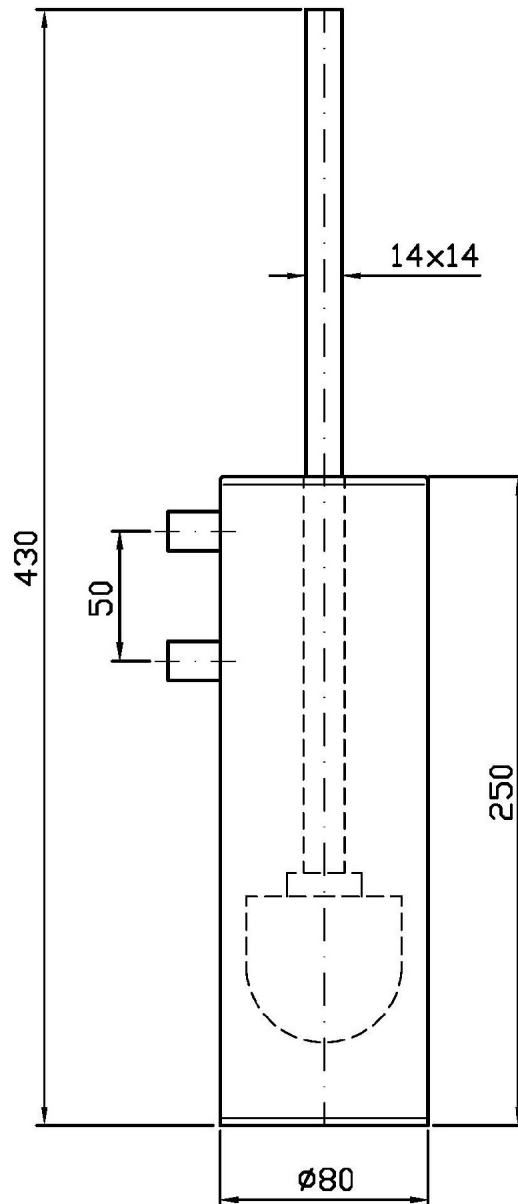

AGUABLU

ZAC456

Disegno Complessivo / Overall Drawing