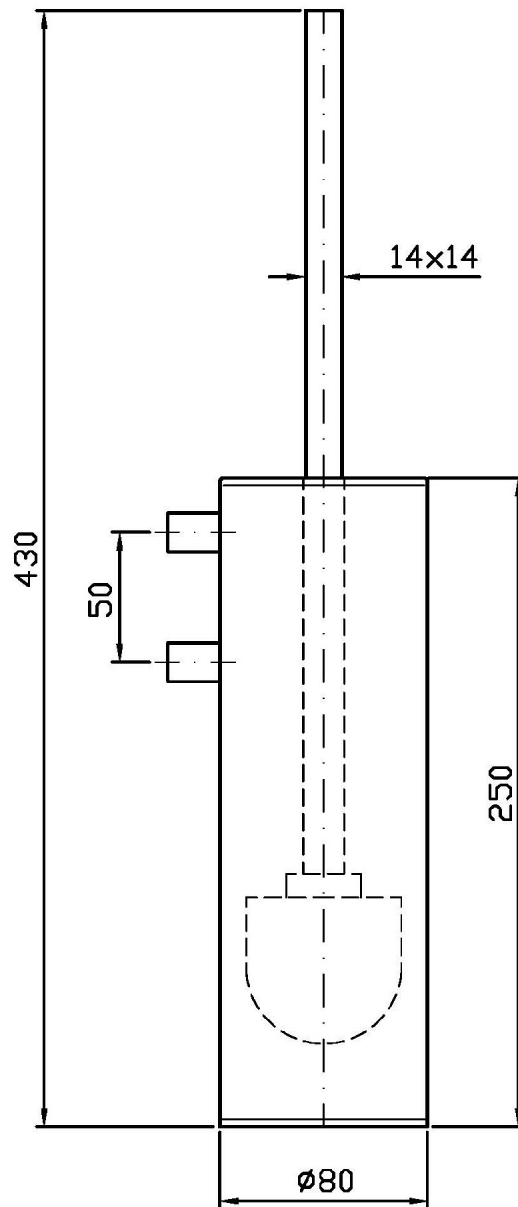

## AGUABLU

ZAC456

Porta scopino a muro. / WC brush set, wall mounted.

Porta scopino a muro.

WC brush set, wall mounted.

## AGUABLU

**ZAC456****Pesi e Misure / Weights and Sizes**

Peso ( Kg ) Weight ( lb )	1,14 ( Kg )	2,52 ( lb )
Volume test ( dc3 ) - ( in3 )	3,97 ( dc3 )	242,26 ( in3 )
h ( mm ) - ( in )	90,00 ( mm )	3,54 ( in )
L1 ( mm ) - ( in )	100,00 ( mm )	3,94 ( in )
L2 ( mm ) - ( in )	440,00 ( mm )	17,32 ( in )