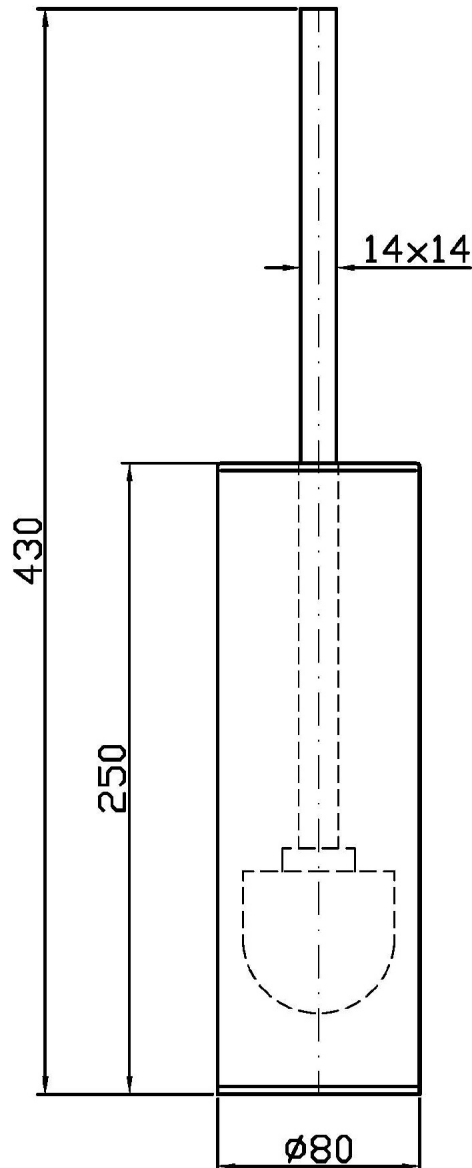

AGUABLU

ZAC455

Disegno Complessivo / Overall Drawing