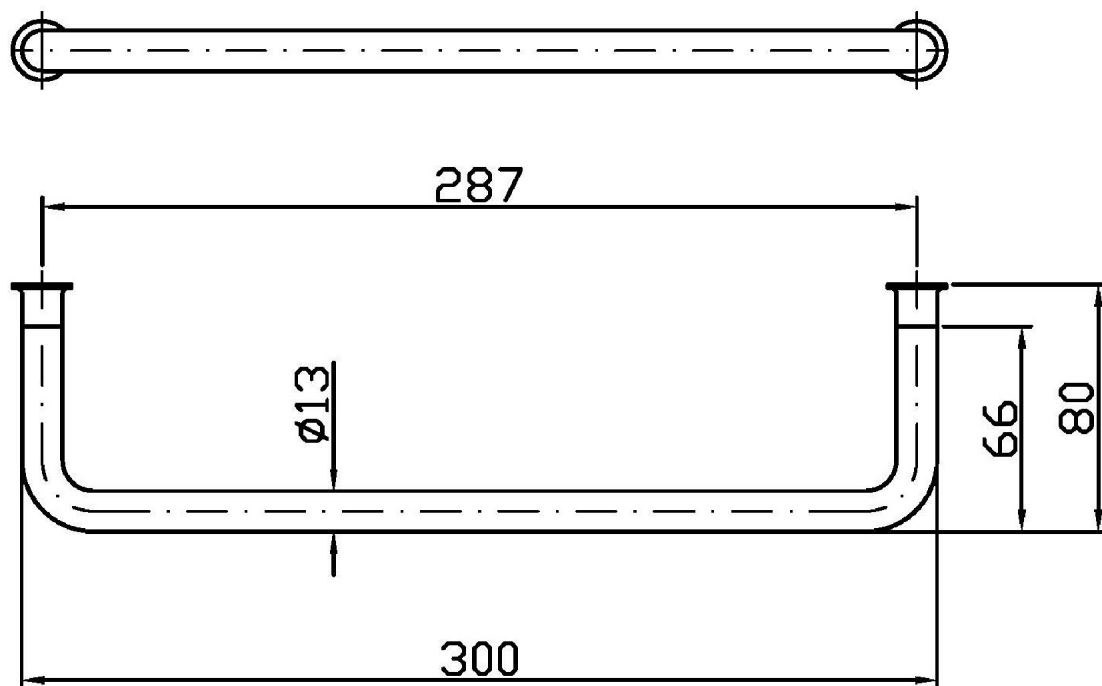

ISY

ZAC320

Disegno Complessivo / Overall Drawing