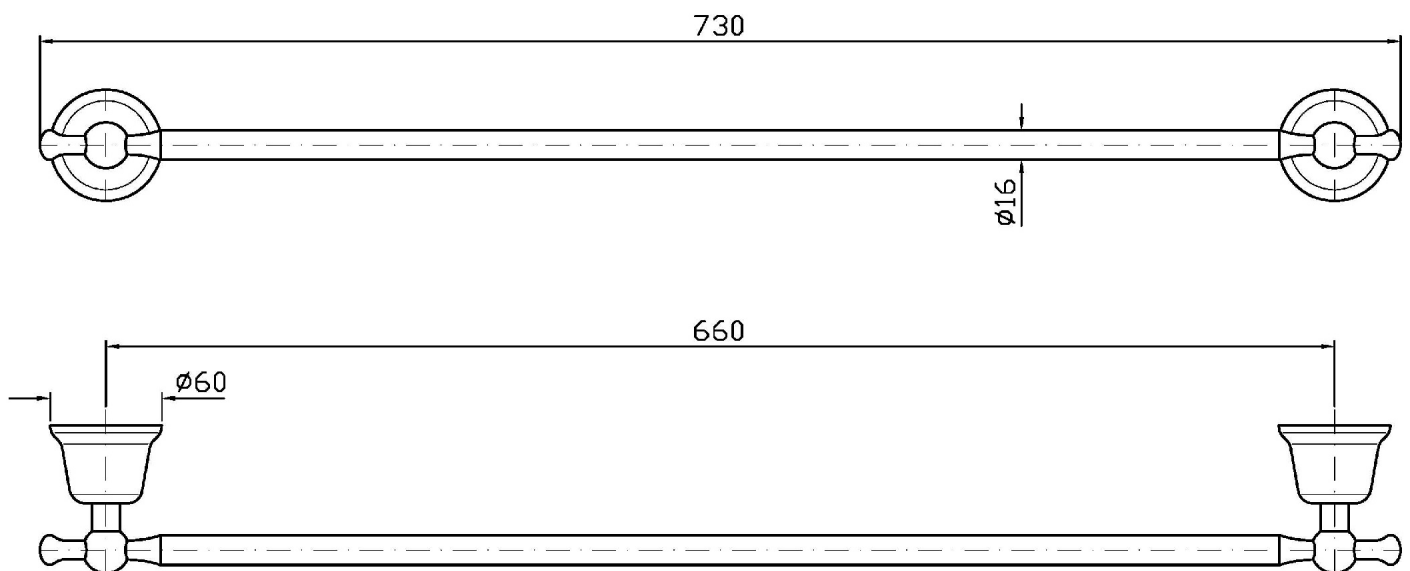

DELFI

ZAC222

Disegno Complessivo / Overall Drawing