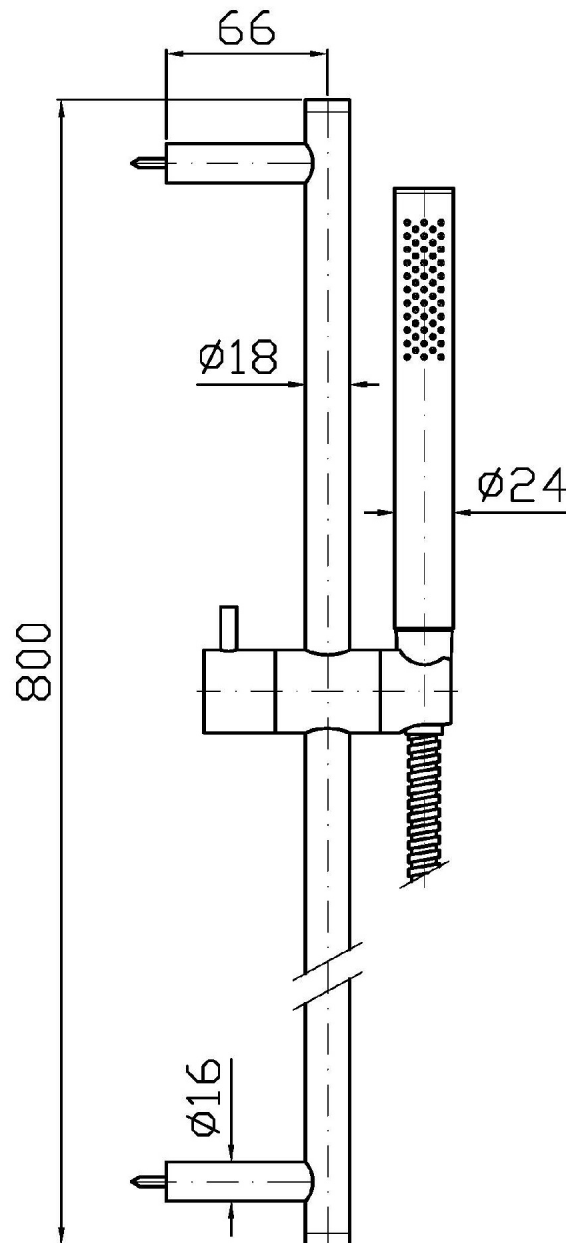

## SHOWER

Z95182

Completo asta murale. / Complete slide rail.

Completo asta murale con barra da 800 mm, doccia in ottone a getto fisso Z94177, flessibile da 1500 mm.

Complete slide rail length 800 mm, brass handshower Z94177 simple jet, 1500 mm flexible hose.

## SHOWER

Z95182

Disegno Complessivo / Overall Drawing

## SHOWER

Z95182

Portate / Flowrates (lt/min)

PRESSIONE PRESSURE	1 BAR	2 BAR	3 BAR	4 BAR	5 BAR
DOCCETTA HANDSHOWER P1	7,6	11	13,7	16	17,8
P2					
P3					
P4					
P5					

## SHOWER

Z95182

Pesi e Misure / Weights and Sizes

Peso ( Kg ) Weight ( lb )	1,15 ( Kg )	2,54 ( lb )
Volume test ( dc3 ) - ( in3 )	8,56 ( dc3 )	522,36 ( in3 )
h ( mm ) - ( in )	85,00 ( mm )	3,35 ( in )
L1 ( mm ) - ( in )	122,00 ( mm )	4,80 ( in )
L2 ( mm ) - ( in )	825,00 ( mm )	32,48 ( in )