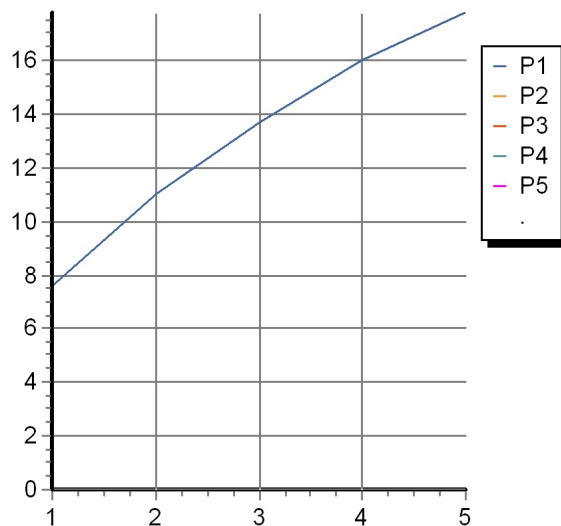

## SHOWER

Z95182

Disegno Complessivo / Overall Drawing

## SHOWER

Z95182

Portate / Flowrates (lt/min)

PRESSIONE PRESSURE	1 BAR	2 BAR	3 BAR	4 BAR	5 BAR
DOCCETTA HANDSHOWER P1	7,6	11	13,7	16	17,8
P2					
P3					
P4					
P5					

## SHOWER

Z95182

Pesi e Misure / Weights and Sizes

Peso ( Kg ) Weight ( lb )	1,15 ( Kg )	2,54 ( lb )
Volume test ( dc3 ) - ( in3 )	8,56 ( dc3 )	522,36 ( in3 )
h ( mm ) - ( in )	85,00 ( mm )	3,35 ( in )
L1 ( mm ) - ( in )	122,00 ( mm )	4,80 ( in )
L2 ( mm ) - ( in )	825,00 ( mm )	32,48 ( in )