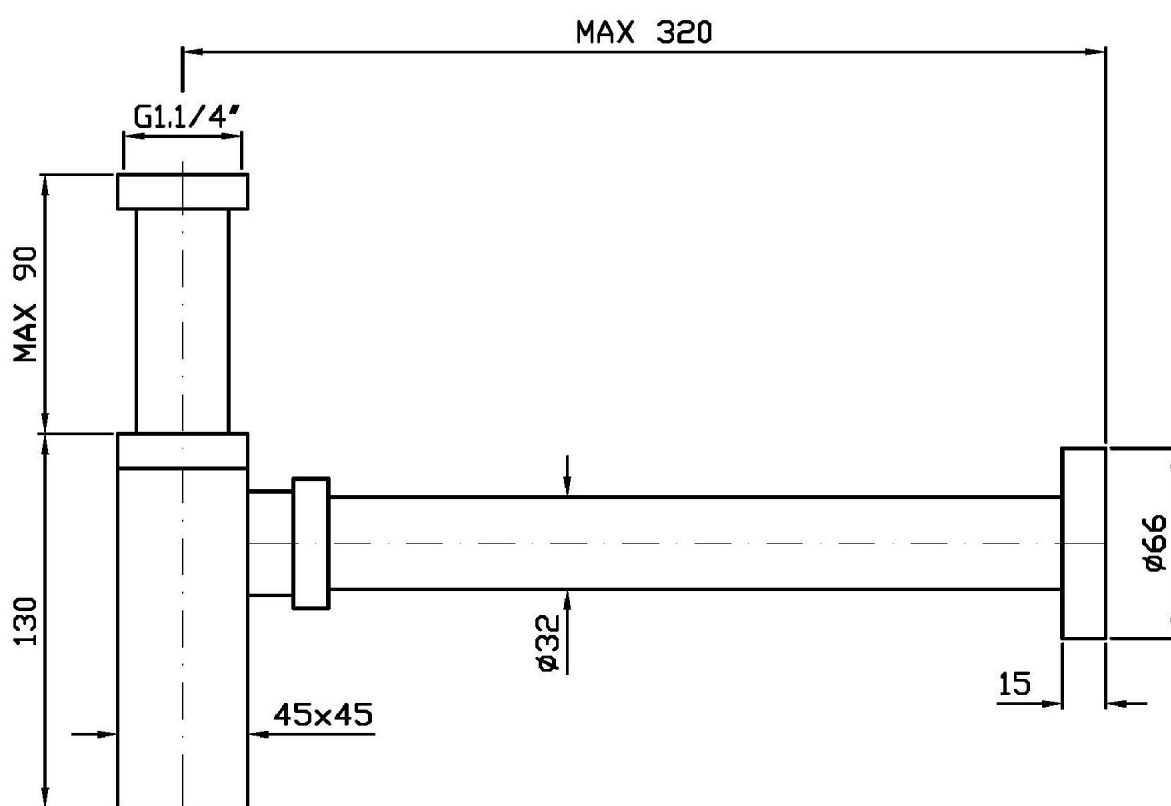

MISCELLANEOUS

Z9504P

Disegno Complessivo / Overall Drawing