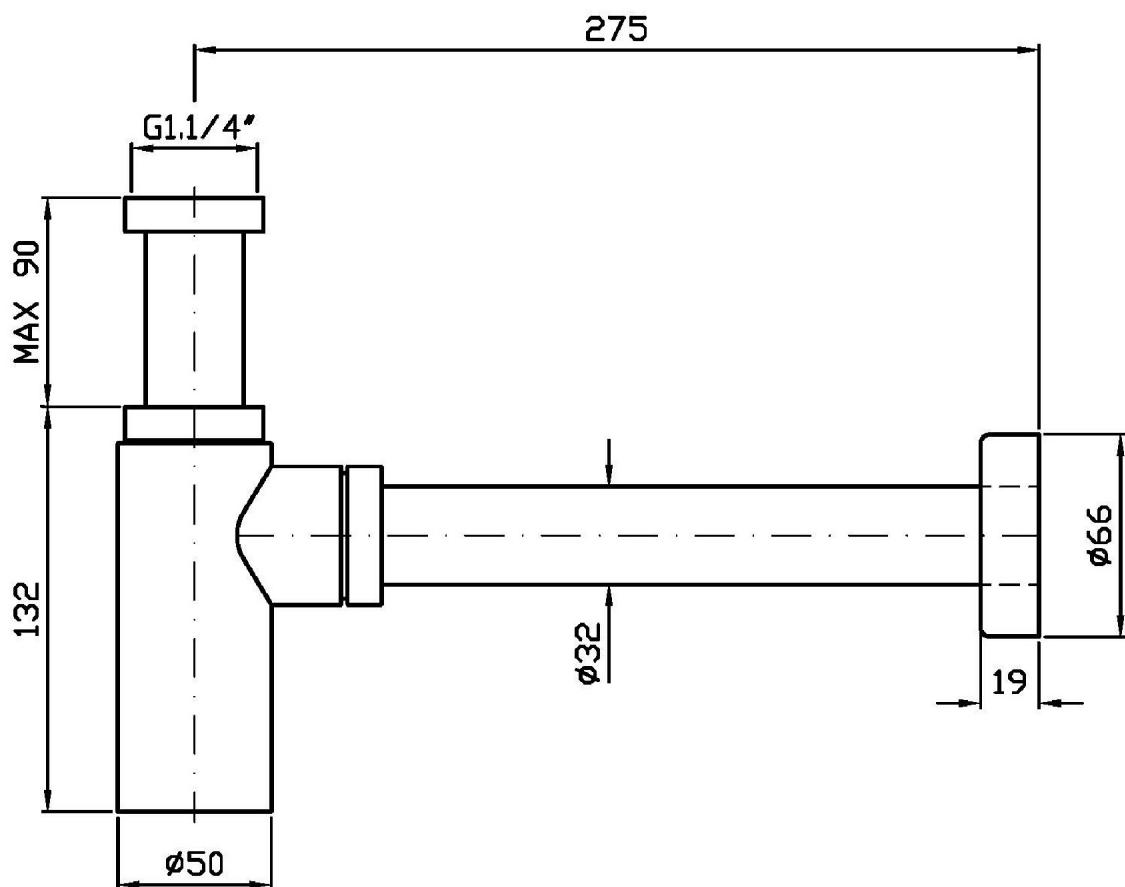

MISCELLANEOUS

Z9502P

Disegno Complessivo / Overall Drawing