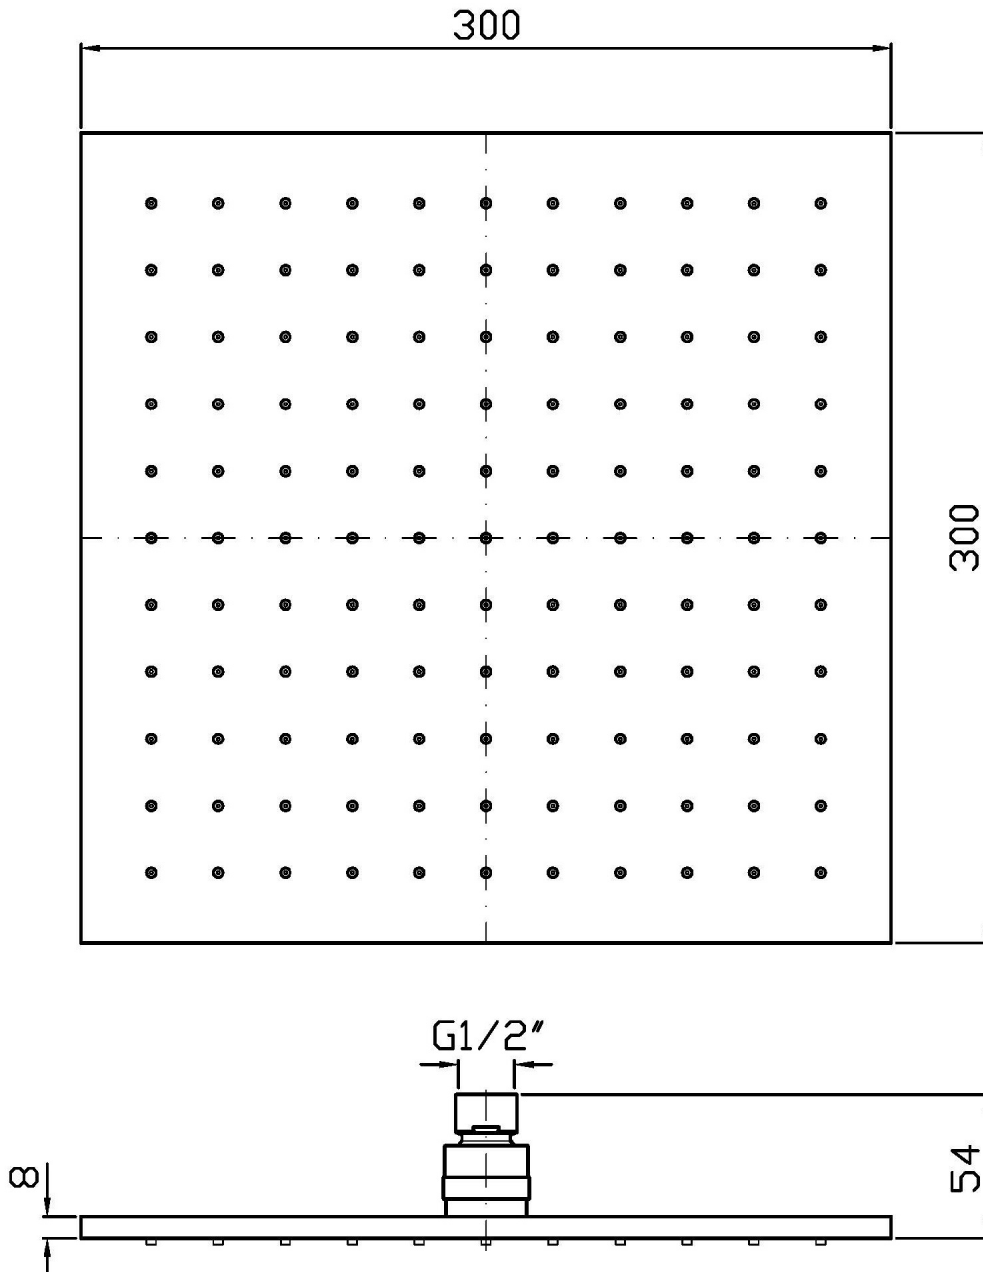

## SHOWER

Z94269

Soffione 300x300 mm a getto fisso. / 300x300 mm shower head simple jet.

Soffione 300x300 mm in ottone, a getto fisso, con sistema anticalcare. Spessore 8 mm. Ispezionabile  
300x300 mm brass shower head simple jet, with anti-limescale system. 8 mm thickness. Inspectionable.

## SHOWER

Z94269

Disegno Complessivo / Overall Drawing

## SHOWER

Z94269

Pesi e Misure / Weights and Sizes

Peso ( Kg ) Weight ( lb )	2,00 ( Kg )	4,41 ( lb )
Volume test ( dc3 ) - ( in3 )	8,65 ( dc3 )	527,86 ( in3 )
h ( mm ) - ( in )	90,00 ( mm )	3,54 ( in )
L1 ( mm ) - ( in )	420,00 ( mm )	16,54 ( in )
L2 ( mm ) - ( in )	420,00 ( mm )	16,54 ( in )