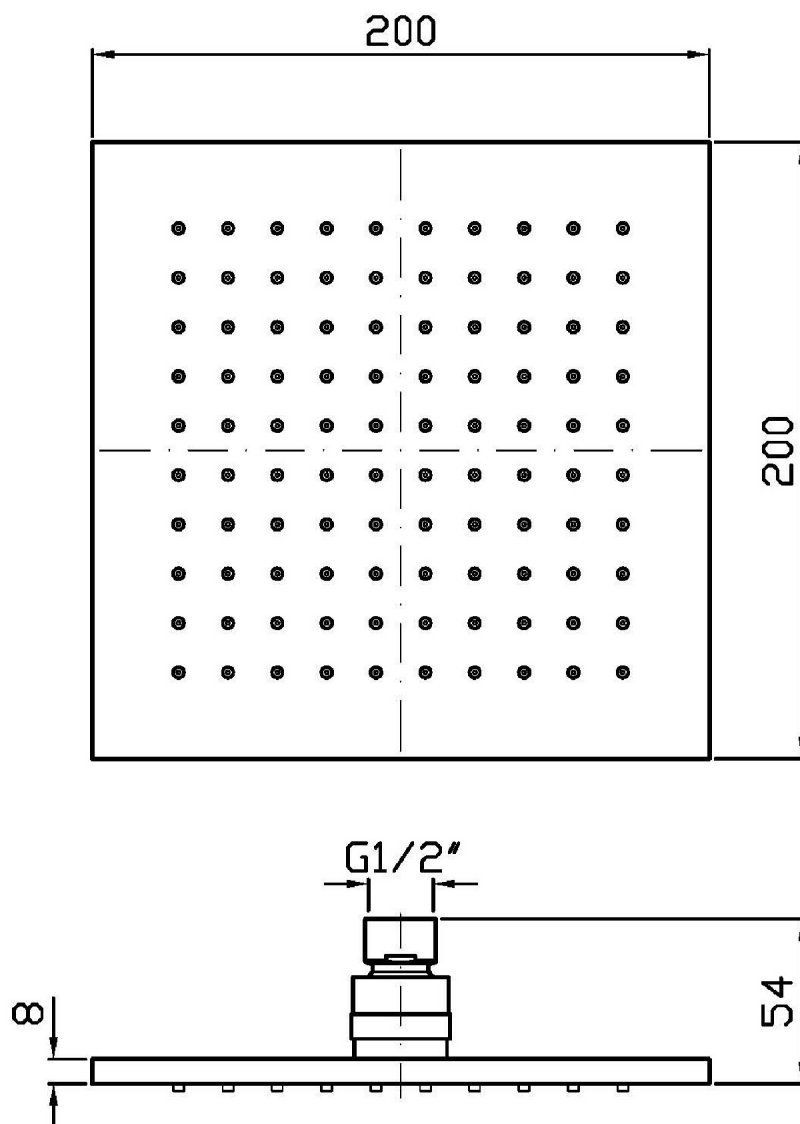

Marchio / Brand ZUCCHETTI

Classe / Class ACCESSORI
DOCCE

SHOWER

Z94268

Soffione 200x200 mm a getto fisso. / 200x200 mm shower head simple jet.

Soffione 200x200 mm in ottone, a getto fisso, con sistema anticalcare.
Spessore 8 mm. Ispezionabile.

200x200 mm brass shower head simple jet, with anti-limescale system.
8 mm thickness. Inspectionable.

Finiture / Finishes

	 C3	 C8	 C40	 C41	 C50	 C51
Cromo / Chrome	Nickel Spazzolato / Brushed Nickel	Nickel Lucido / Polished Nickel	Gold / Gold	Brushed Gold / Brushed Gold	Metal Black / Metal Black	Brushed Metal Black / Brushed Metal Black
 P70	 W1	 N1	 N7			
PVD Oro Rosa / PVD Rose Gold	Bianco Opaco Goffrato / Embossed Matt White	Nero Opaco Goffrato / Embossed Matt Black	Nero Soft Touch / Soft Touch Black			

SHOWER

Z94268

Disegno Complessivo / Overall Drawing

SHOWER

Z94268 Portate / Flowrates (lt/min)

PRESSIONE PRESSURE	1 BAR	2 BAR	3 BAR	4 BAR	5 BAR
<i>P1</i> SOFFIONE SHOWER HEAD	9	9	9	9	9
<i>P2</i>					
<i>P3</i>					
<i>P4</i>					
<i>P5</i>					

SHOWER

Z94268 Pesì e Misure / Weights and Sizes

Peso (Kg) Weight (lb)	1,9 (Kg)	4,18874 (lb)
Volume (dc3) - (in3)	8,65 (dc3)	0,000528 (in3)
h (mm) - (in)	90 (mm)	3,543309 (in)
L1 (mm) - (in)	420 (mm)	16,535442 (in)
L2 (mm) - (in)	420 (mm)	16,535442 (in)