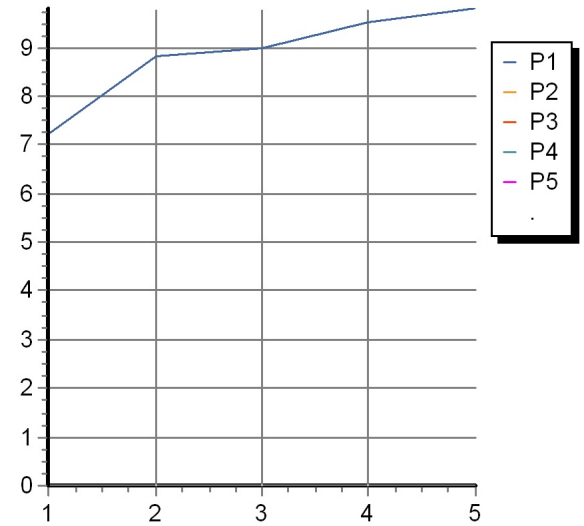

Ø 320 mm stainless steel shower head, with anti-limescale system. 8 mm thickness. Inspectionable.

Finiture / Finishes

 X	 XP31	 XP41	 XP81	 XP91
Acciaio inox spazzolato / Brushed stainless steel	Brushed PVD British gold / -	Brushed PVD gold / Brushed PVD gold	PVD Brushed Total Black / PVD Brushed Total Black	Brushed PVD copper / Brushed PVD copper

SHOWER

Z94262.X

Disegno Complessivo / Overall Drawing

SHOWER

Z94262.X Portate / Flowrates (lt/min)

PRESSIONE PRESSURE	1 BAR	2 BAR	3 BAR	4 BAR	5 BAR
SOFFIONE SHOWER HEAD P1	7,2	8,8	9	9,5	9,8
P2					
P3					
P4					
P5					

SHOWER

Z94262.X Pesi e Misure / Weights and Sizes

Peso (Kg) Weight (lb)	3,40 (Kg)	7,50 (lb)
Volume test (dc3) - (in3)	6,80 (dc3)	414,96 (in3)
h (mm) - (in)	50,00 (mm)	1,97 (in)
L1 (mm) - (in)	340,00 (mm)	13,39 (in)
L2 (mm) - (in)	400,00 (mm)	15,75 (in)