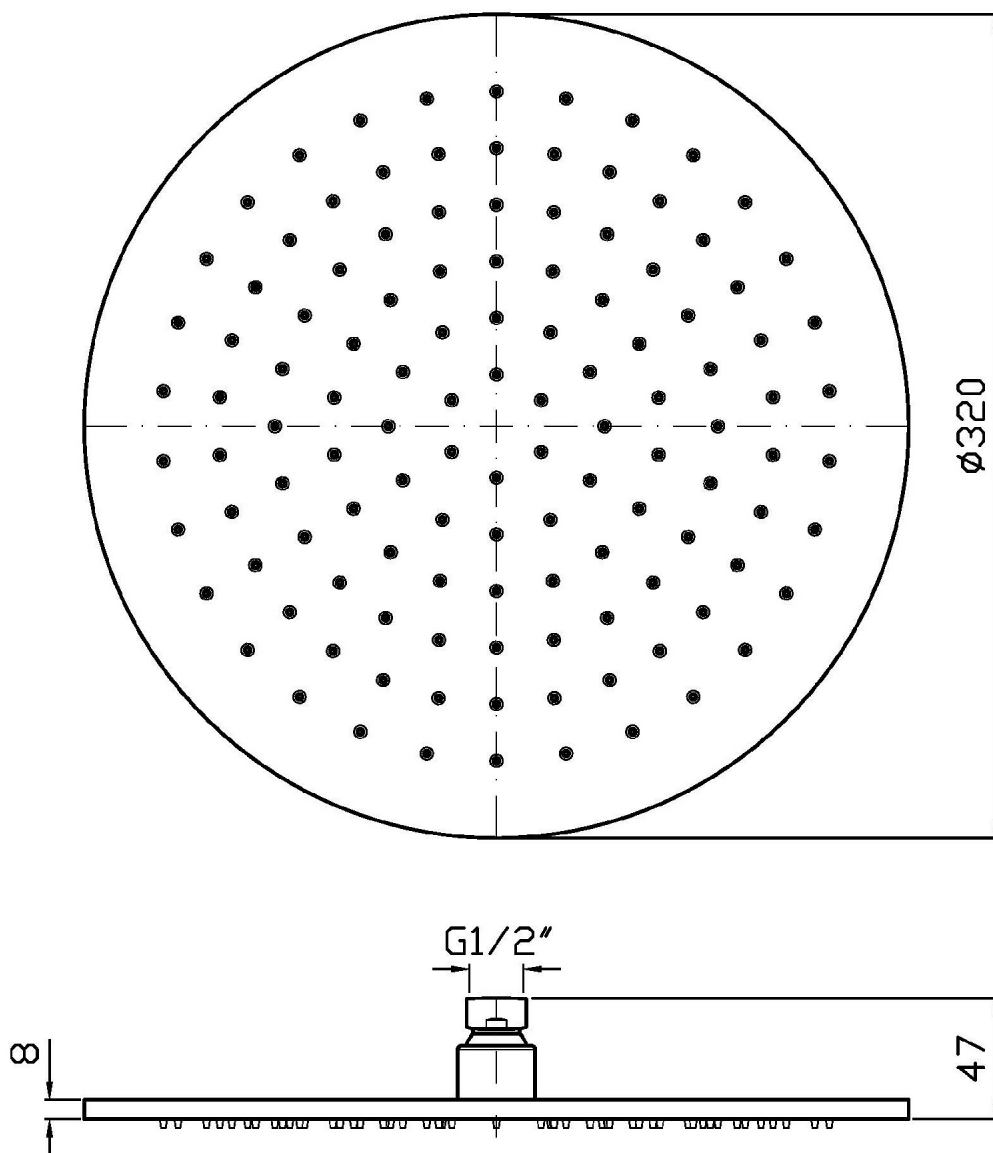

Marchio / Brand ZUCCHETTI

Classe / Class DOCCE

SHOWER

Z94262.X

Soffione Ø 320 mm. / Ø 320 mm shower head.

Soffione Ø 320 mm in acciaio inox. A getto fisso con sistema anticalcare, spessore 8 mm. Ispezionabile

Ø 320 mm stainless steel shower head, with anti-limescale system. 8 mm thickness. Inspectionable.

Finiture / Finishes

 X	 XP31	 XP41	 XP81	 XP91
Acciaio inox spazzolato / Brushed stainless steel	Brushed PVD British gold / -	Brushed PVD gold / Brushed PVD gold	PVD Brushed Total Black / PVD Brushed Total Black	Brushed PVD copper / Brushed PVD copper

SHOWER

Z94262.X

Disegno Complessivo / Overall Drawing

SHOWER

Z94262.X Portate / Flowrates (lt/min)

PRESSIONE PRESSURE	1 BAR	2 BAR	3 BAR	4 BAR	5 BAR
SOFFIONE SHOWER HEAD P1	7,2	8,8	9	9,5	9,8
P2					
P3					
P4					
P5					

SHOWER

Z94262.X Pesi e Misure / Weights and Sizes

Peso (Kg) Weight (lb)	3,40 (Kg)	7,50 (lb)
Volume test (dc3) - (in3)	6,80 (dc3)	414,96 (in3)
h (mm) - (in)	50,00 (mm)	1,97 (in)
L1 (mm) - (in)	340,00 (mm)	13,39 (in)
L2 (mm) - (in)	400,00 (mm)	15,75 (in)