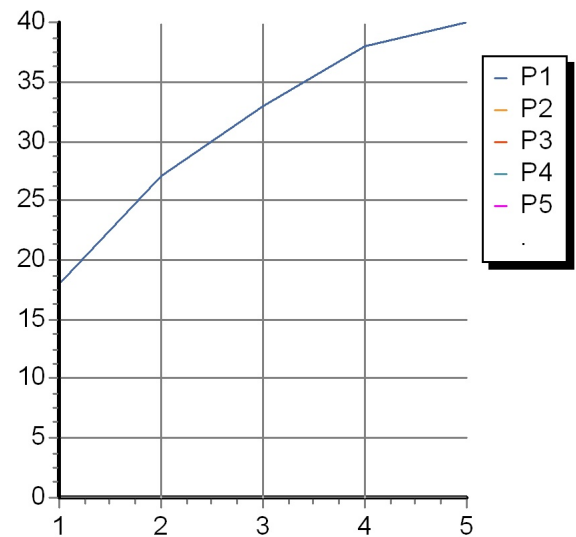

## SHOWER

Z94184 Portate / Flowrates (lt/min)

PRESSIONE PRESSURE	1 BAR	2 BAR	3 BAR	4 BAR	5 BAR
SOFFIONE SHOWER HEAD	18	27	33	38	40
P1					
P2					
P3					
P4					
P5					

## SHOWER

Z94184 Pesì e Misure / Weights and Sizes

Peso ( Kg ) Weight ( lb )	1,686 ( Kg )	3,7169556 ( lb )
Volume ( dc3 ) - ( in3 )	5,29 ( dc3 )	0,000323 ( in3 )
h ( mm ) - ( in )	100 ( mm )	3,93701 ( in )
L1 ( mm ) - ( in )	225 ( mm )	8,8582725 ( in )
L2 ( mm ) - ( in )	235 ( mm )	9,2519735 ( in )