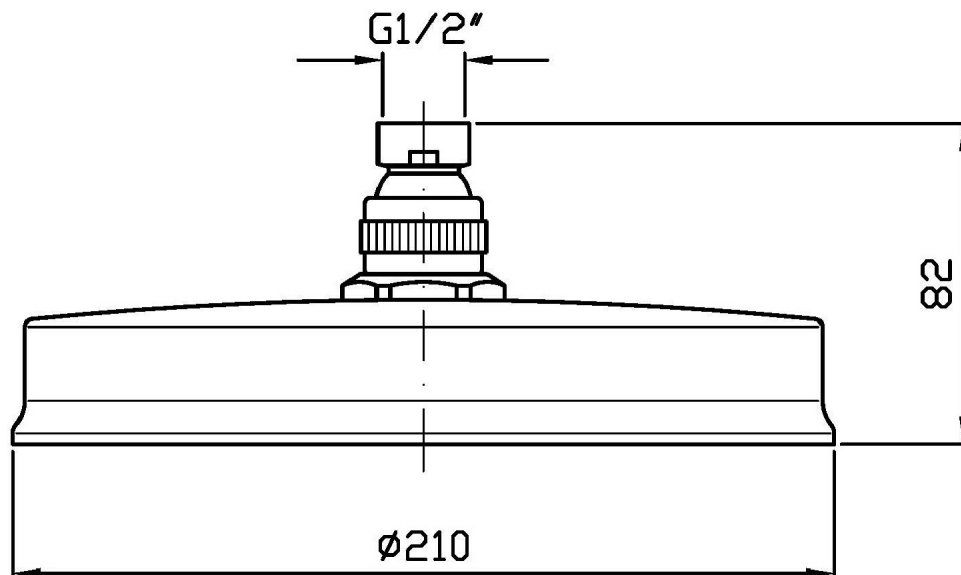

SHOWER

Z94184

Disegno Complessivo / Overall Drawing