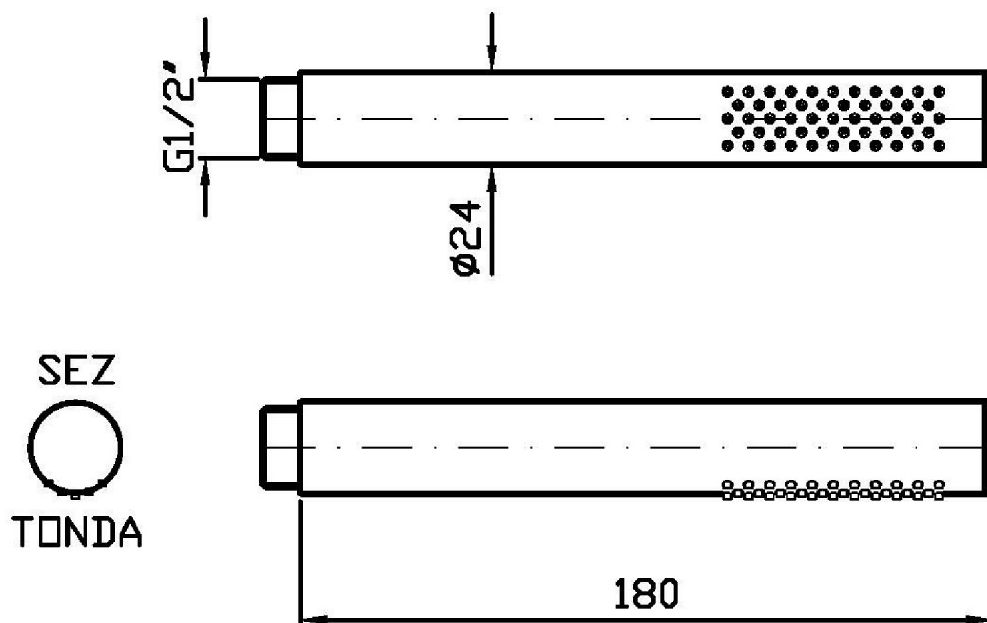

SHOWER

Z94177

Disegno Complessivo / Overall Drawing