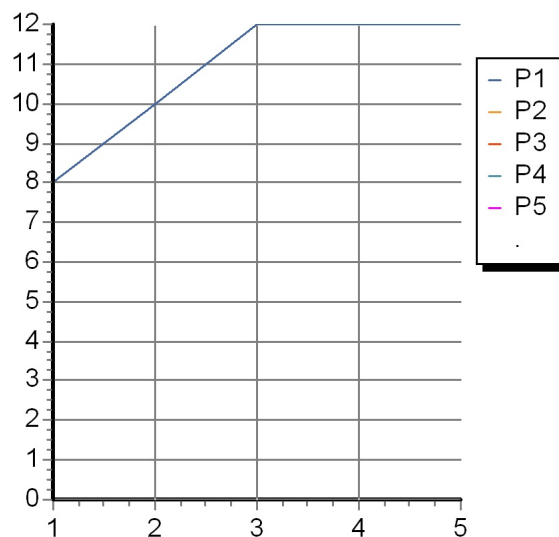

SHOWER

Z94163 Certificazioni / Certifications

INGHILTERRA

UK APPROVAL KIWA

SHOWER

Z94163 Portate / Flowrates (lt/min)

PRESSIONE PRESSURE	1 BAR	2 BAR	3 BAR	4 BAR	5 BAR
SOFFIONE SHOWER HEAD	8	10	12	12	12
P2					
P3					
P4					
P5