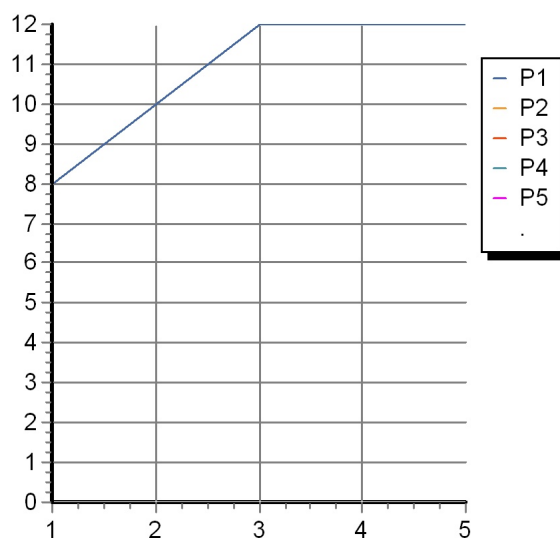

370x240 mm ceiling mounted stainless steel rain shower system. Minimum flowrate requested: 12 lt. / min.

Finiture / Finishes

Cromo / Chrome

SHOWER

Z94152

Disegno Complessivo / Overall Drawing

SHOWER

Z94152

Certificazioni / Certifications

AUSTRALIA

IAPMO OCEANA

SHOWER

Z94152

Portate / Flowrates (lt/min)

PRESSIONE PRESSURE	1 BAR	2 BAR	3 BAR	4 BAR	5 BAR
GETTO PIOGGIA <i>P1</i>	8	10	12	12	12
<i>P2</i>					
<i>P3</i>					
<i>P4</i>					
<i>P5</i>					

SHOWER

Z94152

Pesi e Misure / Weights and Sizes

Peso (Kg) Weight (lb)	4,84 (Kg)	10,67 (lb)
Volume test (dc3) - (in3)	13,34 (dc3)	814,06 (in3)
h (mm) - (in)	90,00 (mm)	3,54 (in)
L1 (mm) - (in)	285,00 (mm)	11,22 (in)
L2 (mm) - (in)	520,00 (mm)	20,47 (in)