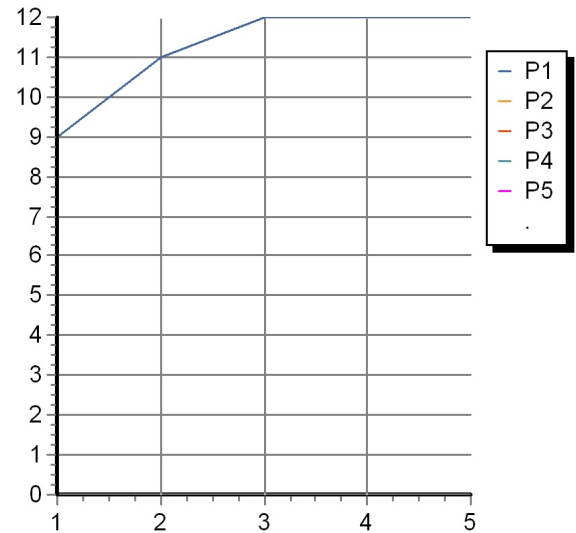

360x230 mm stainless steel shower system to be combined with a shower arm. Minimum flowrate requested: 12 lt. / min.

Finiture / Finishes

 Cromo / Chrome

 C50
Metal Black / Metal Black

 P70
PVD Oro Rosa / PVD
Rose Gold

 W1
Bianco Opaco Goffrato /
Embossed Matt White

 N1
Nero Opaco Goffrato /
Embossed Matt Black

SHOWER

Z94145

Disegno Complessivo / Overall Drawing

SHOWER

Z94145

Portate / Flowrates (lt/min)

PRESSIONE PRESSURE	1 BAR	2 BAR	3 BAR	4 BAR	5 BAR
SOFFIONE SHOWER HEAD <i>P1</i>	9	11	12	12	12
<i>P2</i>					
<i>P3</i>					
<i>P4</i>					
<i>P5</i>					

SHOWER

Z94145

Pesi e Misure / Weights and Sizes

Peso (Kg) Weight (lb)	4,20 (Kg)	9,26 (lb)
Volume test (dc3) - (in3)	17,24 (dc3)	1052,05 (in3)
h (mm) - (in)	130,00 (mm)	5,12 (in)
L1 (mm) - (in)	340,00 (mm)	13,39 (in)
L2 (mm) - (in)	390,00 (mm)	15,35 (in)