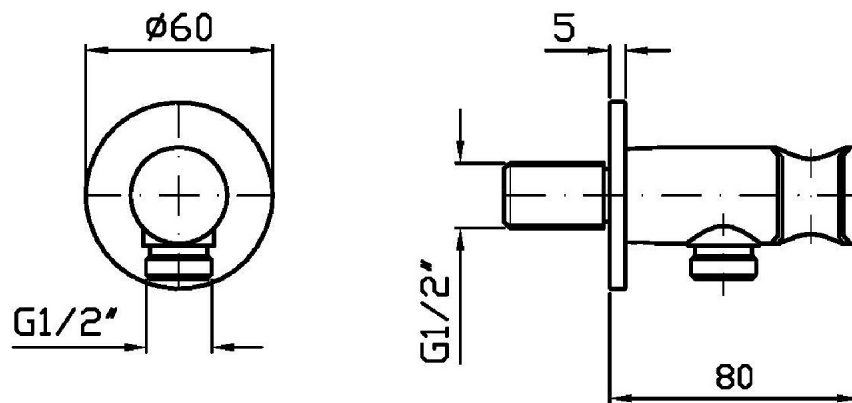

## SHOWER

Z93933

Appendi doccia duplex. / Shower support.

Appendi doccia duplex da 1/2" x 1/2" per gruppo incasso.

Wall-mounted shower support, 1/2" x 1/2" hose connection.

## SHOWER

Z93933

Disegno Complessivo / Overall Drawing

## SHOWER

Z93933

Pesi e Misure / Weights and Sizes

Peso ( Kg ) Weight ( lb )	0,55 ( Kg )	1,21 ( lb )
Volume test ( dc3 ) - ( in3 )	3,32 ( dc3 )	202,60 ( in3 )
h ( mm ) - ( in )	93,00 ( mm )	3,66 ( in )
L1 ( mm ) - ( in )	162,00 ( mm )	6,38 ( in )
L2 ( mm ) - ( in )	220,00 ( mm )	8,66 ( in )