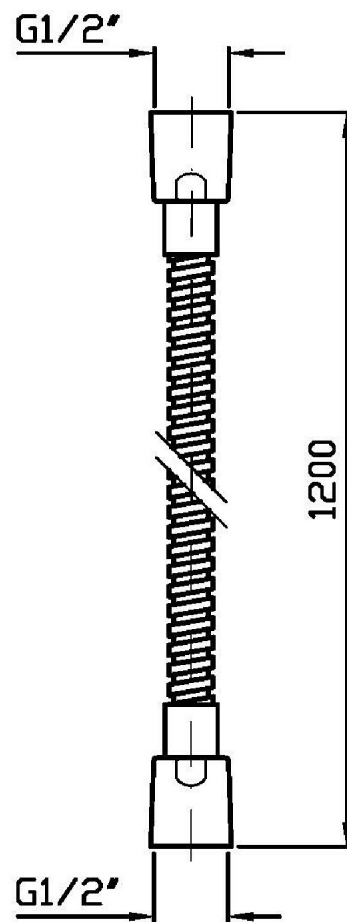

## SHOWER

Z93877

Flessibile in ottone. / Brass shower hose.

Flessibile in ottone 1/2" x 1/2" da 1200 mm.  
Attacchi cono-cono. Doppia aggraffatura.

Brass shower hose, 1/2" x 1/2" x 1200 mm.  
Cone-cone connection. Double lock spiral.

## SHOWER

Z93877

Disegno Complessivo / Overall Drawing

Marchio / Brand ZUCCHETTI

Classe / Class

ACCESSORI  
DOCCE

## SHOWER

Z93877

Pesi e Misure / Weights and Sizes

Peso ( Kg ) Weight ( lb )	0,3 ( Kg )	0,66138 ( lb )
Volume ( dc3 ) - ( in3 )	1,81 ( dc3 )	0,000110 ( in3 )
h ( mm ) - ( in )	200 ( mm )	7,87402 ( in )
L1 ( mm ) - ( in )	45 ( mm )	1,7716545 ( in )
L2 ( mm ) - ( in )	200 ( mm )	7,87402 ( in )