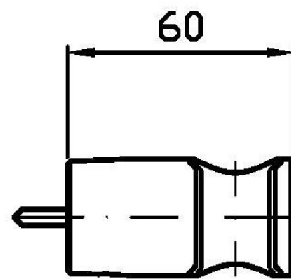

## SHOWER

Z93792

Appendidoccia fisso. / Handshower support.

Appendidoccia fisso per gruppo esterno.

Handshower support for exposed mixer.

## SHOWER

Z93792

Disegno Complessivo / Overall Drawing

## SHOWER

Z93792

Pesi e Misure / Weights and Sizes

Peso ( Kg ) Weight ( lb )	0,21 ( Kg )	0,46 ( lb )
Volume test ( dc3 ) - ( in3 )	1,21 ( dc3 )	73,84 ( in3 )
h ( mm ) - ( in )	73,00 ( mm )	2,87 ( in )
L1 ( mm ) - ( in )	127,00 ( mm )	5,00 ( in )
L2 ( mm ) - ( in )	130,00 ( mm )	5,12 ( in )