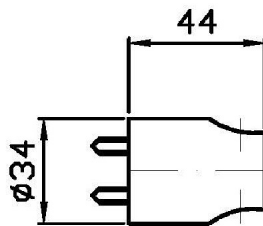

## SHOWER

Z93782

Disegno Complessivo / Overall Drawing

## SHOWER

Z93782

Pesi e Misure / Weights and Sizes

Peso ( Kg ) Weight ( lb )	0,02 ( Kg )	0,04 ( lb )
Volume test ( dc3 ) - ( in3 )	0,38 ( dc3 )	23,19 ( in3 )
h ( mm ) - ( in )	60,00 ( mm )	2,36 ( in )
L1 ( mm ) - ( in )	57,00 ( mm )	2,24 ( in )
L2 ( mm ) - ( in )	110,00 ( mm )	4,33 ( in )