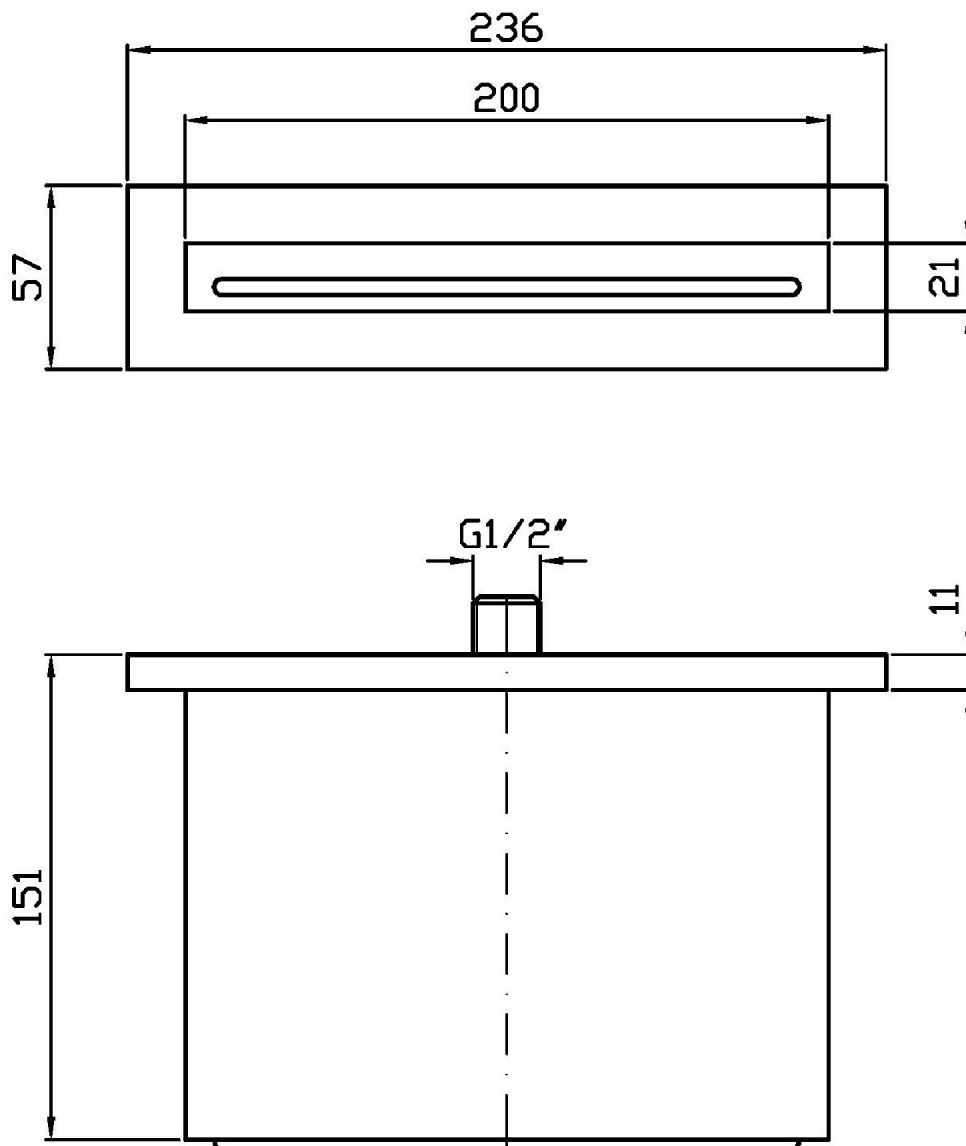

## SHOWER

Z93770

Bocca cascata. / Blade flow spout.

Bocca di erogazione cascata in acciaio inox.

Blade flow spout stainless steel.

## SHOWER

Z93770

Disegno Complessivo / Overall Drawing

## SHOWER

Z93770

Pesi e Misure / Weights and Sizes

Peso ( Kg ) Weight ( lb )	2,06 ( Kg )	4,54 ( lb )
Volume test ( dc3 ) - ( in3 )	11,65 ( dc3 )	711,23 ( in3 )
h ( mm ) - ( in )	90,00 ( mm )	3,54 ( in )
L1 ( mm ) - ( in )	350,00 ( mm )	13,78 ( in )
L2 ( mm ) - ( in )	370,00 ( mm )	14,57 ( in )