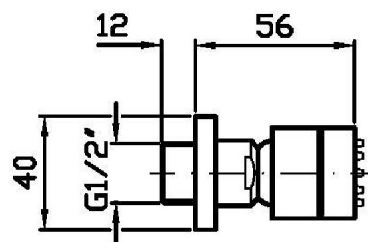

## SHOWER

Z92896

Disegno Complessivo / Overall Drawing

## SHOWER

Z92896

Pesi e Misure / Weights and Sizes

Peso ( Kg ) Weight ( lb )	0,23 ( Kg )	0,507058 ( lb )
Volume ( dc3 ) - ( in3 )	0,34 ( dc3 )	0,000021 ( in3 )
h ( mm ) - ( in )	50 ( mm )	1,968505 ( in )
L1 ( mm ) - ( in )	59 ( mm )	2,3228359 ( in )
L2 ( mm ) - ( in )	114 ( mm )	4,4881914 ( in )