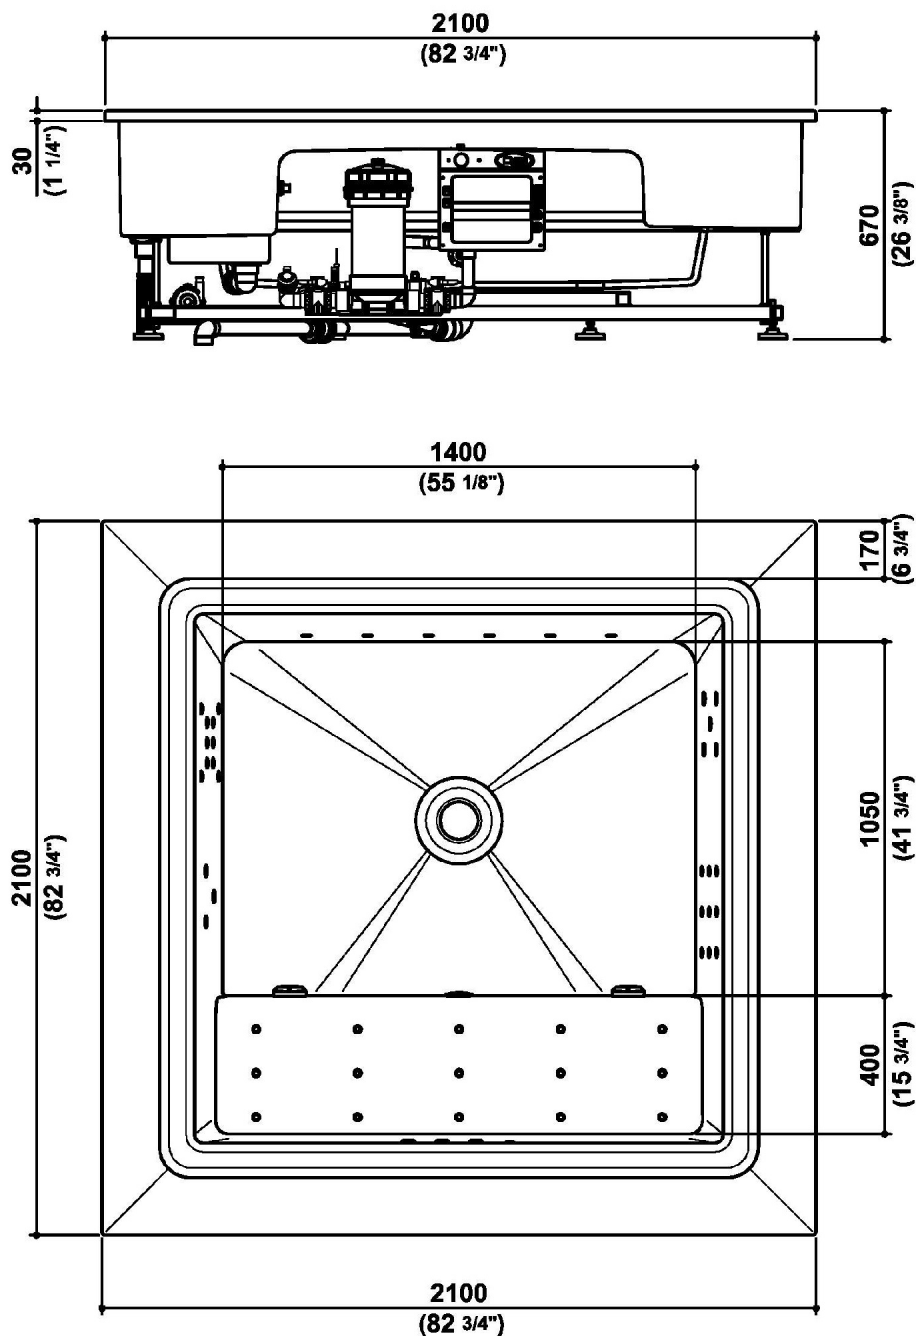

Con telecomando e impianto audio bluetooth.

Colore warm grey.

Dimensioni: 2100 mm x 2100 mm x h. 670 mm parte incasso.

Built-in tub with skimming lip, built with a special fiberglass/gelcoat anti-osmosis. Steel support frame resting on 8 adjustable feet. Inox nozzles.

With remote controller and bluetooth audio system.

Warm grey color.

Dimensions: 2100 mm x 2100 mm x h. built-in part 670 mm.

QUADRAT POOL

9S5AWGRS-TR Disegno Complessivo / Overall Drawing

QUADRAT POOL

9S5AWGRS-TR

Dati operativi / Specifications		
Dimensioni / Dimensions	2110 x 2110 x h. 600 mm	83 5/64 x 83 5/64 x 23 5/8 inc
Marcatura CE / CE Marking	Si	
Peso netto / Net weight	300.00 kg	661.76 lb
Peso operativo / Working weight	1580.00 kg	3483.90 lb
Capacità / Capacity	1062.00 l	291.03 gal

QUADRAT POOL**9S5AWGRS-TR** Pesi e Misure / Weights and Sizes

Peso (Kg) Weight (lb)	350,00 (Kg)	771,61 (lb)
Volume (dc3) - (in3)	4428,61 (dc3)	270250,17 (in3)
h (mm) - (in)	915,00 (mm)	36,02 (in)
L1 (mm) - (in)	2200,00 (mm)	86,61 (in)
L2 (mm) - (in)	2200,00 (mm)	86,61 (in)