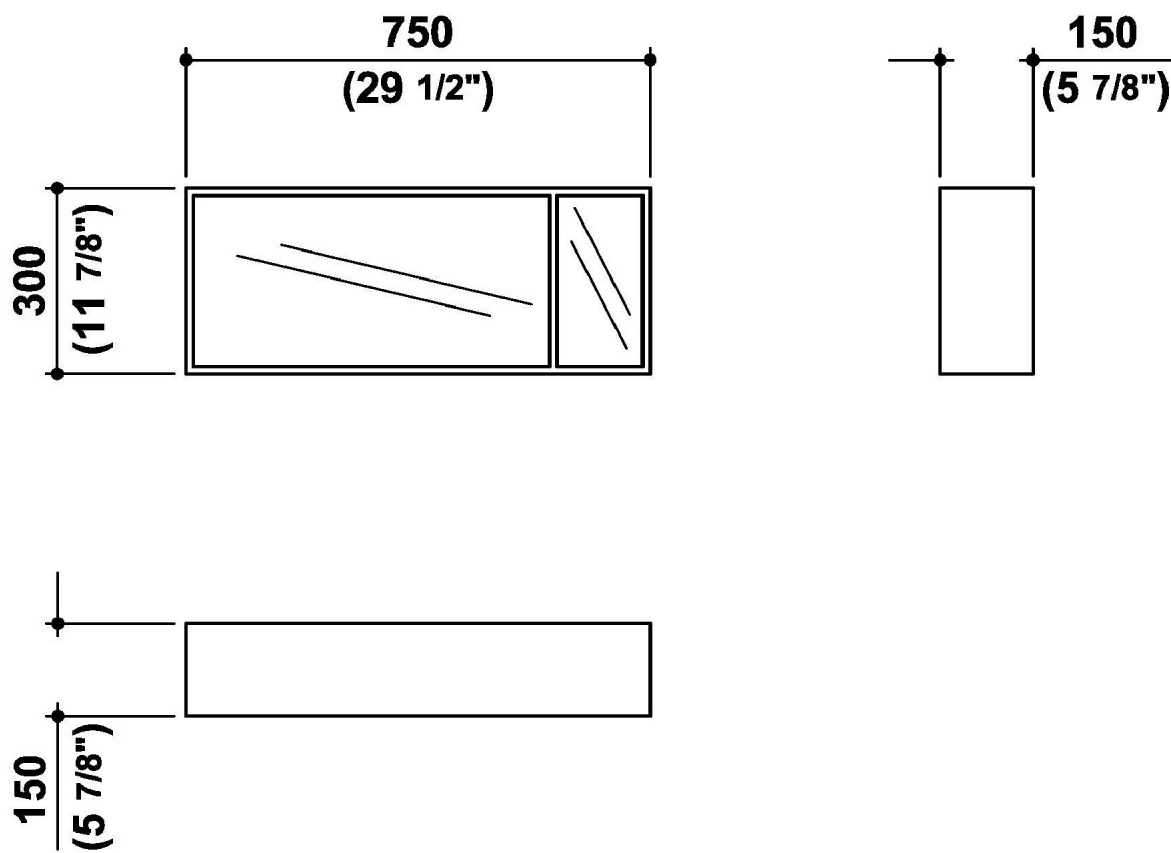

## FURNITURE

8MP502NE

Pensile Morphing Complements / Morphing Complements wall unit.

Pensile a giorno con fondo a specchio, posizionabile in orizzontale o verticale.

Finitura laccato nero.

Dimensioni: 750 x 150 x h 300 mm.

Wall unit with mirror, can be placed horizontally or vertically.

Black lacquer finish.

Dimensions: 750 x 150 x h 300 mm

## FURNITURE

8MP502NE

Disegno Complessivo / Overall Drawing

**FURNITURE**

8MP502NE

Dati operativi / Specifications		
Dimensioni / Dimensions	750 x 150 x h. 300 mm	29 1/2 x 5 7/8 x h. 11 3/4 inc
Marcatura CE / CE Marking		
Peso netto / Net weight	7.50 kg	16.53 lb

Peso ( Kg ) Weight ( lb )	8,50 ( Kg )	18,74 ( lb )
Volume ( dc3 ) - ( in3 )	51,69 ( dc3 )	3154,32 ( in3 )
h ( mm ) - ( in )	190,00 ( mm )	7,48 ( in )
L1 ( mm ) - ( in )	340,00 ( mm )	13,39 ( in )
L2 ( mm ) - ( in )	800,00 ( mm )	31,50 ( in )