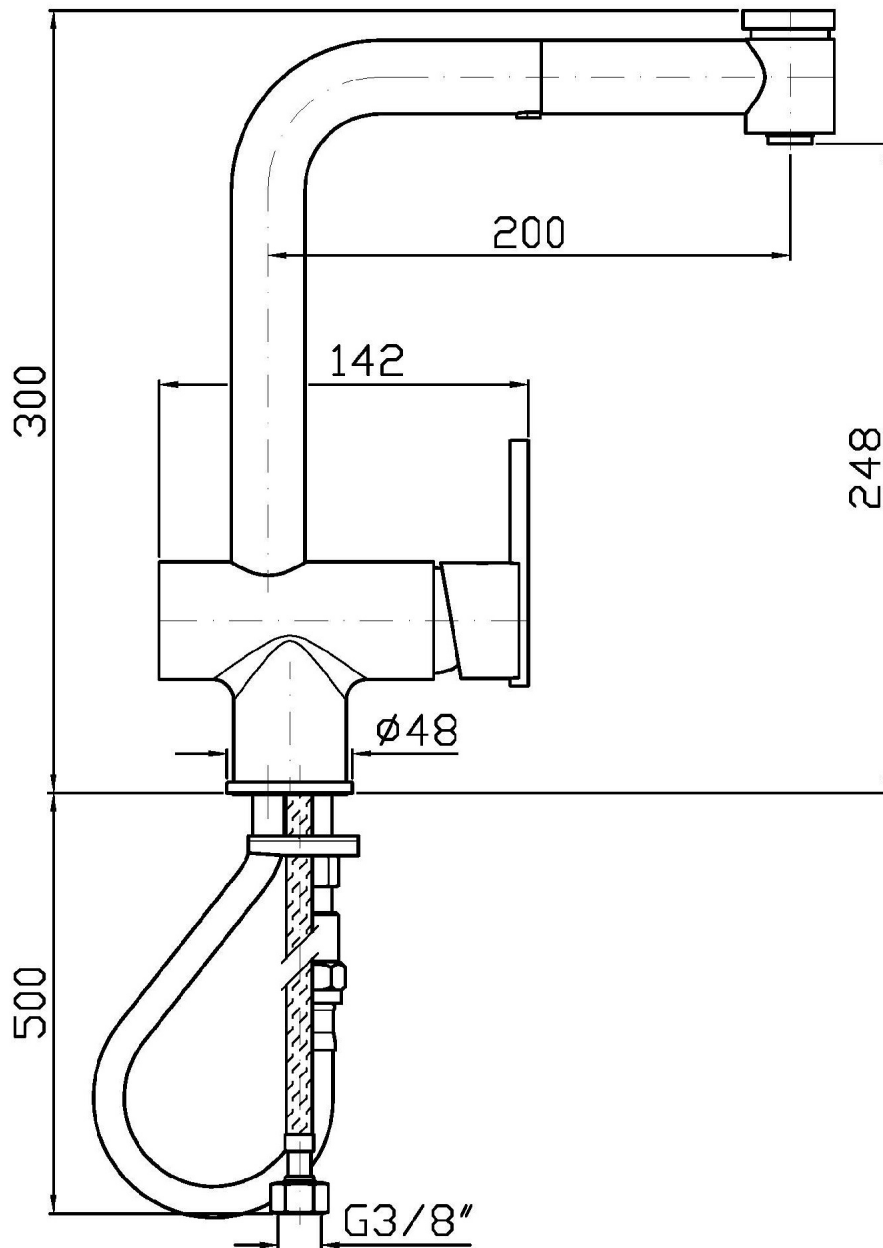

KITCHEN

ZXS367

Disegno Complessivo / Overall Drawing