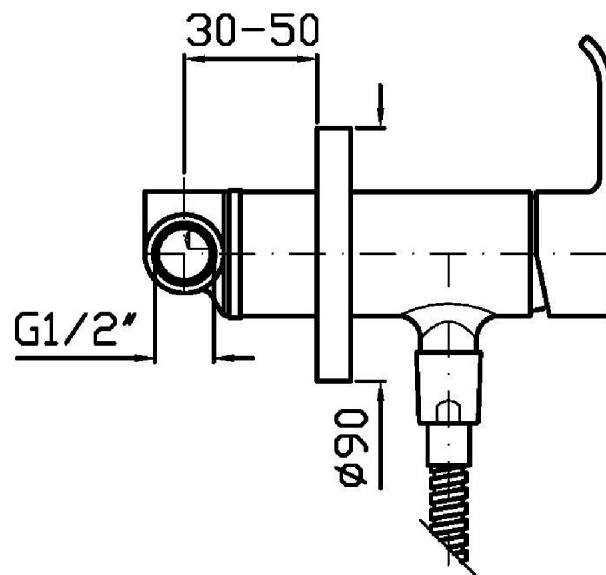

Built-in single lever shower mixer with external 1/2" outlet.

R99686

Parte incasso. / Built-in part.

Finiture / Finishes

Cromo / Chrome

Nickel Spazzolato /
Brushed Nickel

C3

SHOWER

ZON072

Disegno Complessivo / Overall Drawing

SHOWER

ZON072

Esplosi / Exploded

SHOWER

ZON072 Portate / Flowrates (lt/min)

PRESSIONE PRESSURE	1 BAR	2 BAR	3 BAR	4 BAR	5 BAR
1 RUBINETTO APERTO P1 1 TAP OPENED	8,7	12,5	15,5	17,8	19,8
P2					
P3					
P4					
P5					

SHOWER

ZON072 Pesì e Misure / Weights and Sizes

Peso (Kg) Weight (lb)	1,5 (Kg)	3,3069 (lb)
Volume (dc3) - (in3)	3,32 (dc3)	0,000203 (in3)
h (mm) - (in)	93 (mm)	3,6614193 (in)
L1 (mm) - (in)	162 (mm)	6,3779562 (in)
L2 (mm) - (in)	220 (mm)	8,661422 (in)