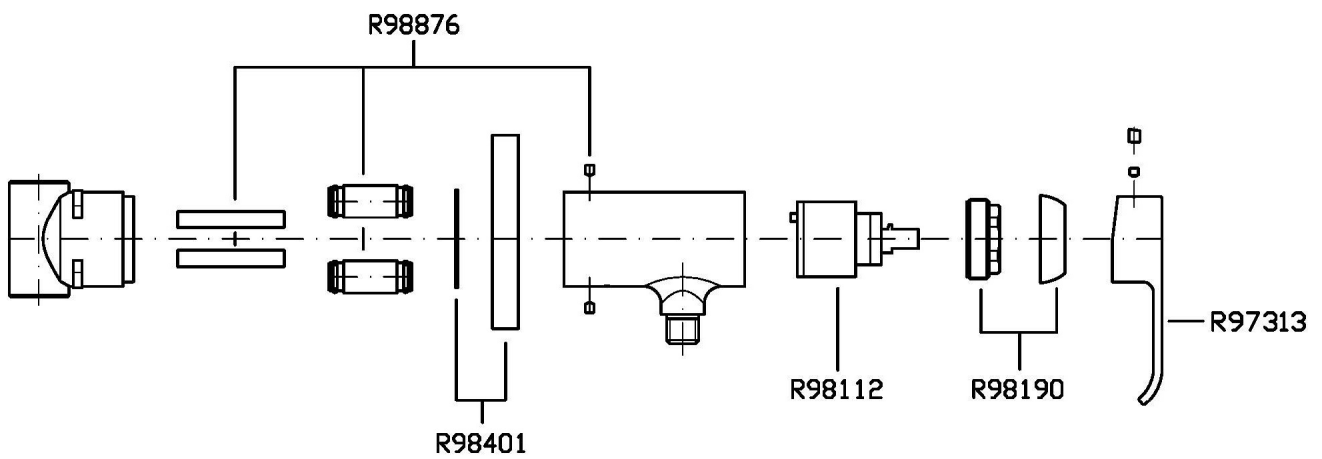

Built-in single lever shower mixer with external 1/2" outlet.

R99686

Parte incasso. / Built-in part.

Finiture / Finishes

Cromo / Chrome

Nickel Spazzolato /
Brushed Nickel

C3

SHOWER

ZON072

Disegno Complessivo / Overall Drawing

SHOWER

ZON072

Esplosi / Exploded

SHOWER

ZON072 Portate / Flowrates (lt/min)

PRESSIONE PRESSURE	1 BAR	2 BAR	3 BAR	4 BAR	5 BAR
1 RUBINETTO APERTO P1 1 TAP OPENED	8,7	12,5	15,5	17,8	19,8
P2					
P3					
P4					
P5					

SHOWER

ZON072 Pesì e Misure / Weights and Sizes

Peso (Kg) Weight (lb)	1,5 (Kg)	3,3069 (lb)
Volume (dc3) - (in3)	3,32 (dc3)	0,000203 (in3)
h (mm) - (in)	93 (mm)	3,6614193 (in)
L1 (mm) - (in)	162 (mm)	6,3779562 (in)
L2 (mm) - (in)	220 (mm)	8,661422 (in)