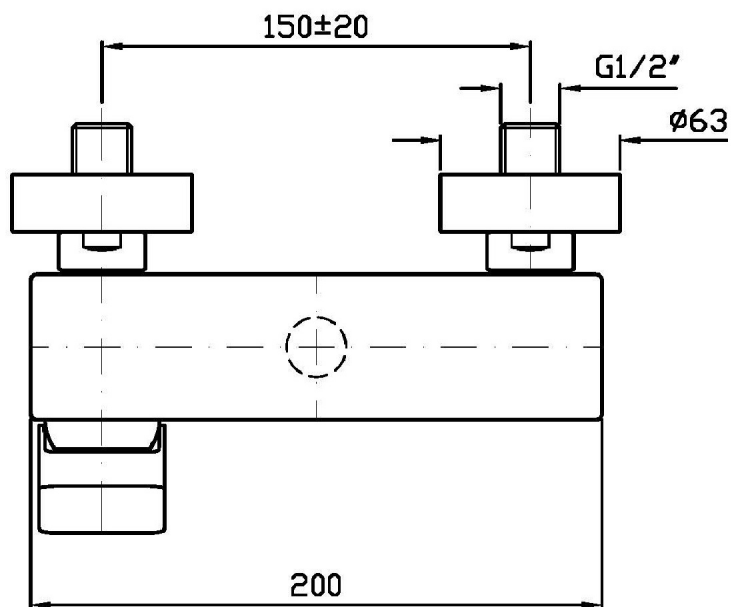

JINGLE

ZIN136

Disegno Complessivo / Overall Drawing