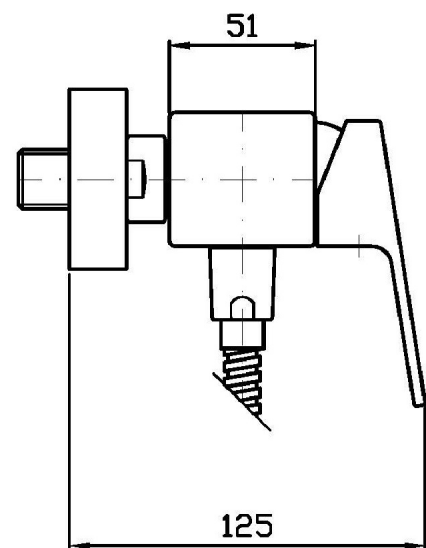

JINGLE

ZIN136

Disegno Complessivo / Overall Drawing