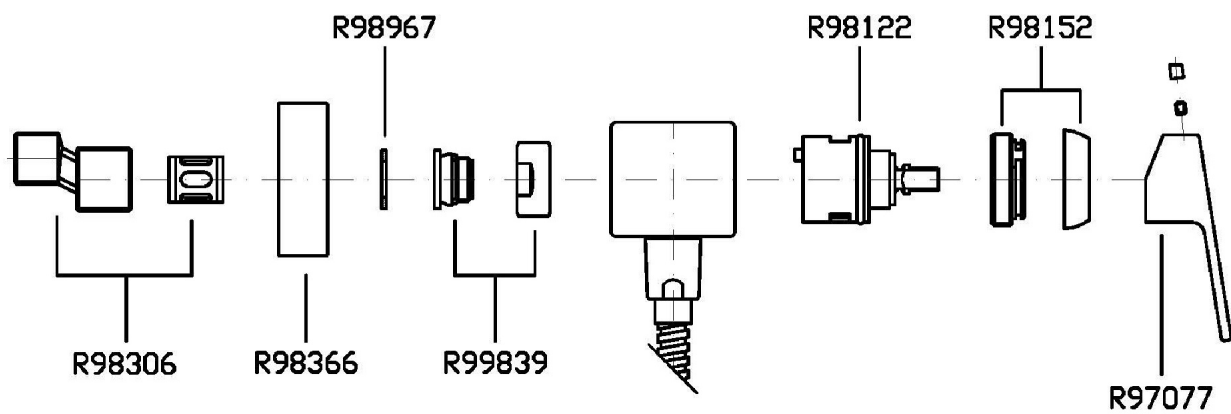

JINGLE

ZIN136

Esplosi / Exploded