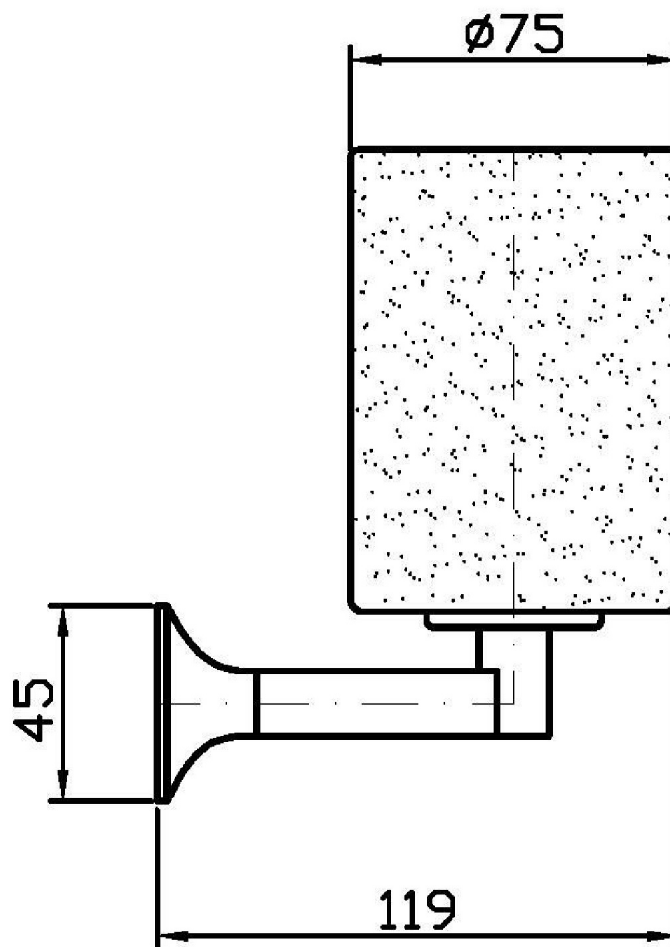

Marchio / Brand ZUCCHETTI

Classe / Class ACCESSORI

BELLAGIO

ZAC513

Porta bicchiere a muro. / Wall tumbler holder.

Porta bicchiere a muro, con bicchiere in ceramica bianca.

Ceramic wall tumbler holder.

Finiture / Finishes

		C8		C40		C41
Cromo / Chrome	Nickel Lucido / Polished Nickel		Gold / Gold		Brushed Gold / Brushed Gold	

BELLAGIO

ZAC513

Disegno Complessivo / Overall Drawing

Marchio / Brand ZUCCHETTI

Classe / Class ACCESSORI

BELLAGIO

ZAC513 Pesì e Misure / Weights and Sizes

Peso (Kg) Weight (lb)	0,67 (Kg)	1,477082 (lb)
Volume (dc3) - (in3)	3,32 (dc3)	0,000203 (in3)
h (mm) - (in)	93 (mm)	3,6614193 (in)
L1 (mm) - (in)	162 (mm)	6,3779562 (in)
L2 (mm) - (in)	220 (mm)	8,661422 (in)