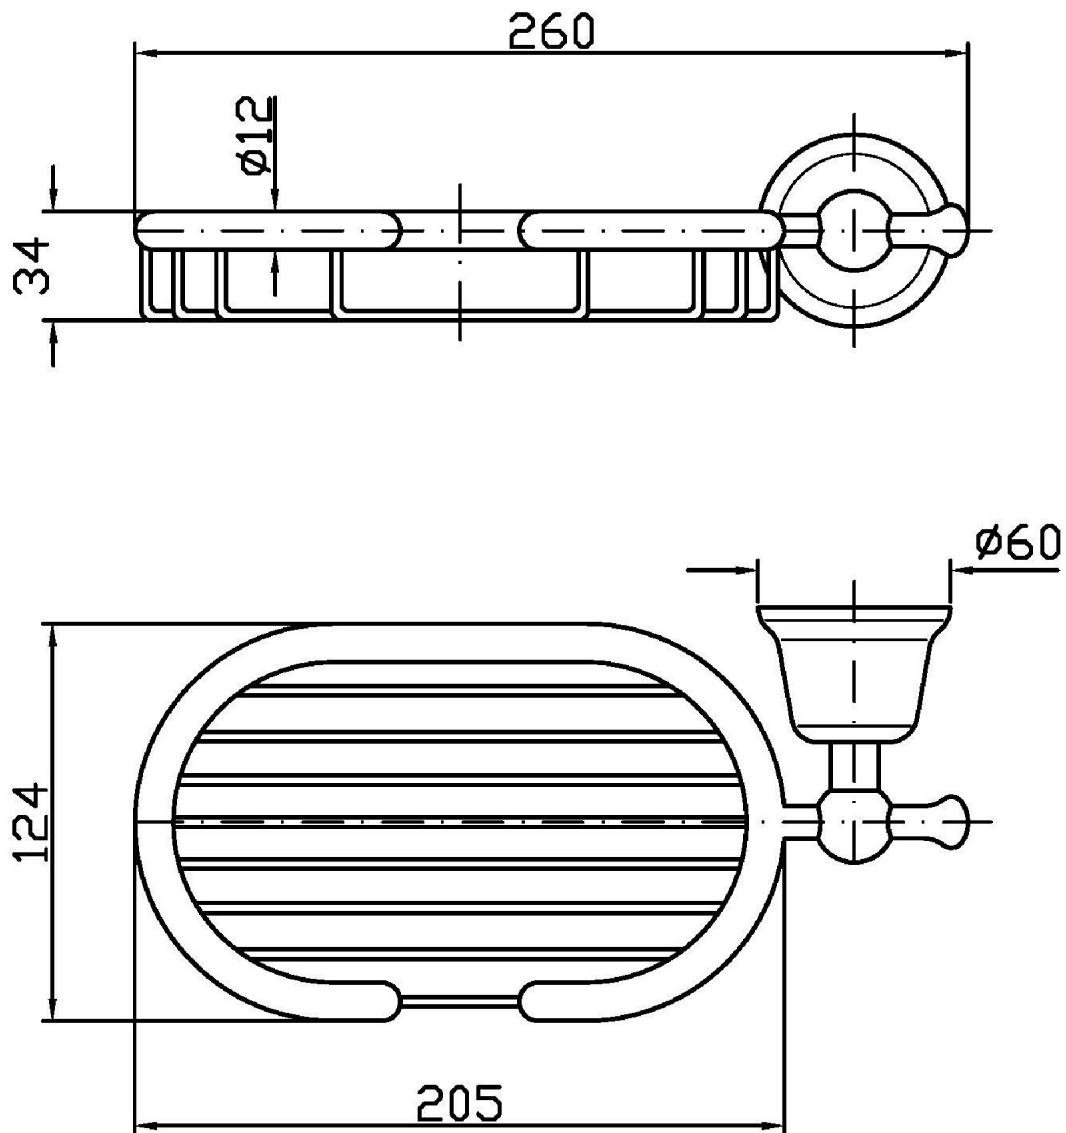

DELFI

ZAC212

Disegno Complessivo / Overall Drawing