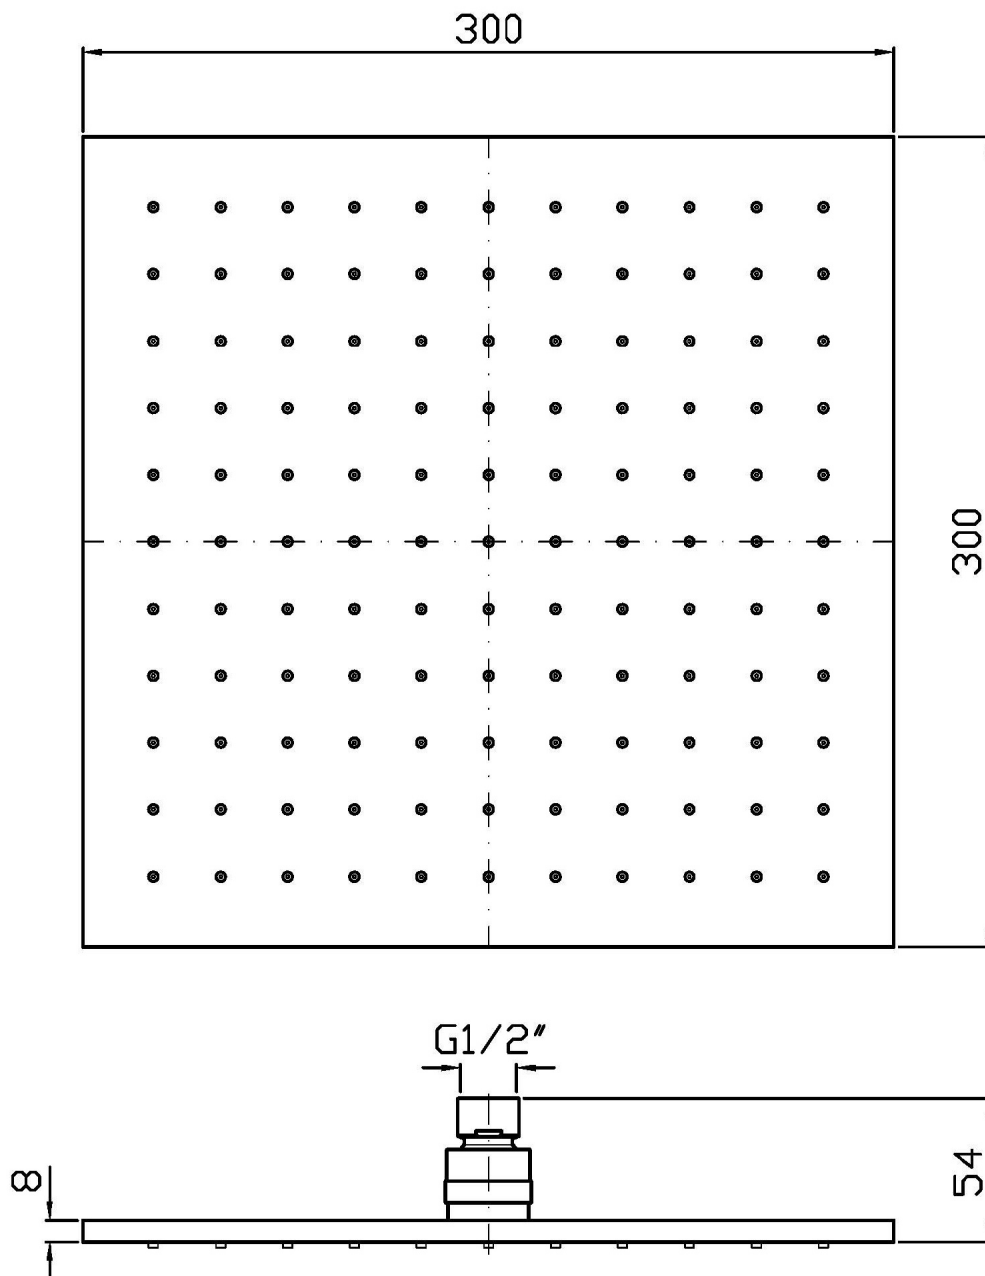

Marchio / Brand ZUCCHETTI

Classe / Class ACCESSORI
DOCCE

SHOWER

Z94269

Soffione 300x300 mm a getto fisso. / 300x300 mm shower head simple jet.

Soffione 300x300 mm in ottone, a getto fisso, con sistema anticalcare.
Spessore 8 mm. Ispezionabile

300x300 mm brass shower head simple jet, with anti-limescale system.
8 mm thickness. Inspectionable.

Finiture / Finishes

						
Cromo / Crhome	Nickel Spazzolato / Brushed Nickel	Nickel Lucido / Polished Nickel	Gold / Gold	Brushed Gold / Brushed Gold	Metal Black / Metal Black	Brushed Metal Black / Brushed Metal Black
						
PVD Oro Rosa / PVD Rose Gold	Bianco Opaco Goffrato / Embossed Matt White	Nero Opaco Goffrato / Embossed Matt Black	Nero Soft Touch / Soft Touch Black			

SHOWER

Z94269

Disegno Complessivo / Overall Drawing

SHOWER

Z94269 Portate / Flowrates (lt/min)

PRESSIONE PRESSURE	1 BAR	2 BAR	3 BAR	4 BAR	5 BAR
SOFFIONE SHOWER HEAD <i>P1</i>	8	9	9	9	9
<i>P2</i>					
<i>P3</i>					
<i>P4</i>					
<i>P5</i>					

SHOWER

Z94269 Pesì e Misure / Weights and Sizes

Peso (Kg) Weight (lb)	2 (Kg)	4,4092 (lb)
Volume (dc3) - (in3)	8,65 (dc3)	0,000528 (in3)
h (mm) - (in)	90 (mm)	3,543309 (in)
L1 (mm) - (in)	420 (mm)	16,535442 (in)
L2 (mm) - (in)	420 (mm)	16,535442 (in)