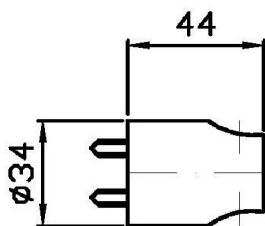

## SHOWER

Z93782

Disegno Complessivo / Overall Drawing

Marchio / Brand ZUCCHETTI

Classe / Class ACCESSORI  
DOCCE

### Z93782 Pesì e Misure / Weights and Sizes

Peso ( Kg ) Weight ( lb )	0,02 ( Kg )	0,044092 ( lb )
Volume ( dc3 ) - ( in3 )	0,38 ( dc3 )	0,000023 ( in3 )
h ( mm ) - ( in )	60 ( mm )	2,362206 ( in )
L1 ( mm ) - ( in )	57 ( mm )	2,2440957 ( in )
L2 ( mm ) - ( in )	110 ( mm )	4,330711 ( in )