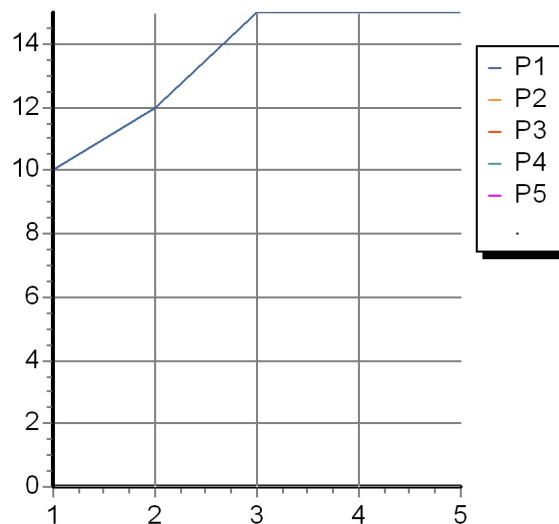

## SHOWER

Z93745

Disegno Complessivo / Overall Drawing

## SHOWER

Z93745 Portate / Flowrates (lt/min)

PRESSIONE PRESSURE	1 BAR	2 BAR	3 BAR	4 BAR	5 BAR
GETTO LAMA BLADE FLOW <i>P1</i>	10	12	15	15	15
<i>P2</i>					
<i>P3</i>					
<i>P4</i>					
<i>P5</i>					

## SHOWER

Z93745 Pesì e Misure / Weights and Sizes

Peso ( Kg ) Weight ( lb )	1,85 ( Kg )	4,07851 ( lb )
Volume ( dc3 ) - ( in3 )	7,43 ( dc3 )	0,000453 ( in3 )
h ( mm ) - ( in )	90 ( mm )	3,543309 ( in )
L1 ( mm ) - ( in )	250 ( mm )	9,842525 ( in )
L2 ( mm ) - ( in )	330 ( mm )	12,992133 ( in )