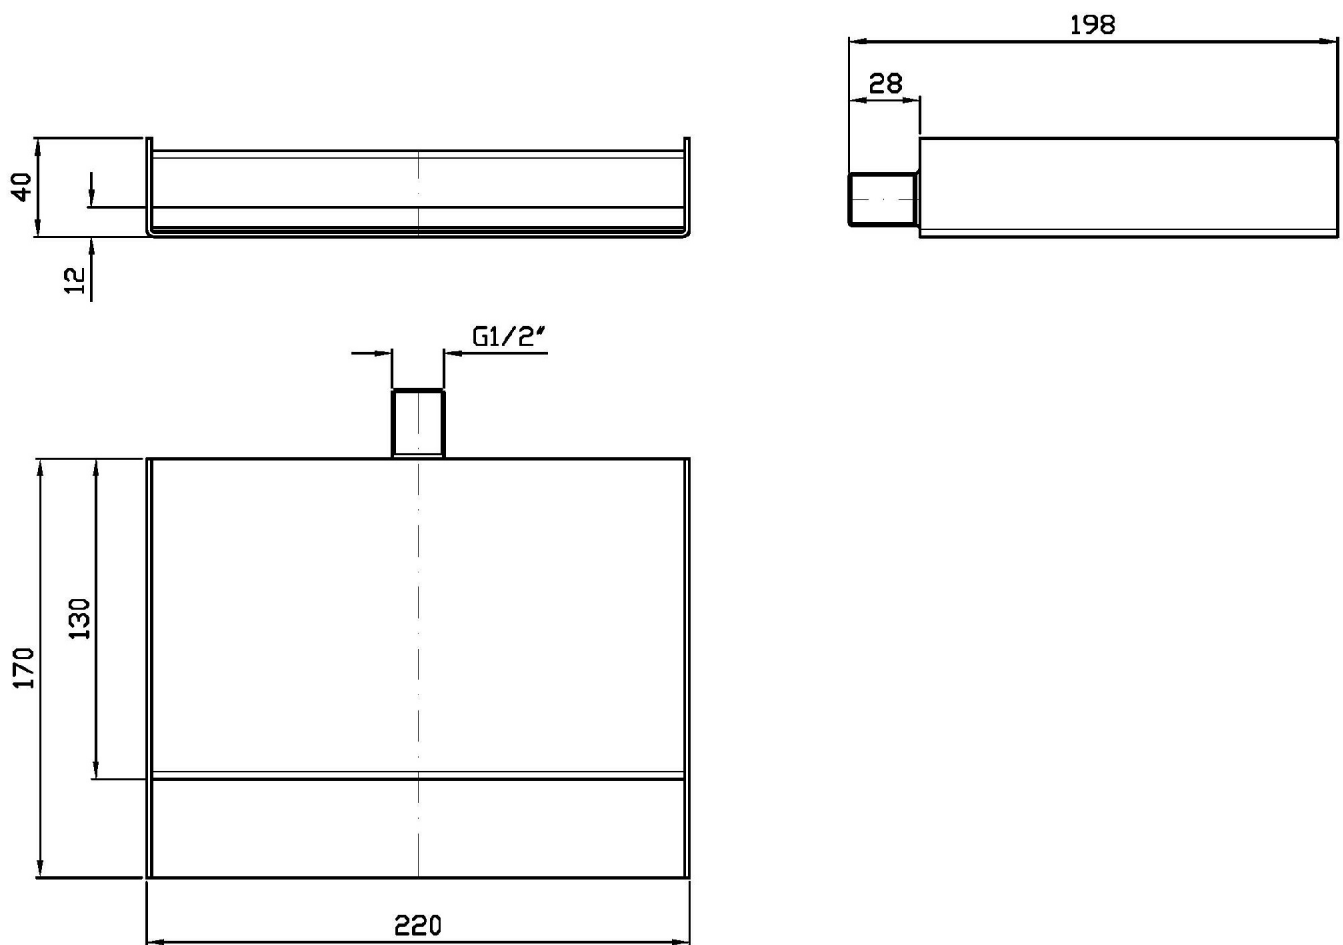

## SHOWER

Z93745

Bocca con getto a cascata. / Flow spout with blade jet.

Bocca di erogazione in acciaio inox con getto a cascata.

Stainless steel flow spout with blade jet.

## SHOWER

Z93745

Disegno Complessivo / Overall Drawing

## SHOWER

Z93745 Pesì e Misure / Weights and Sizes

Peso ( Kg ) Weight ( lb )	1,85 ( Kg )	4,07851 ( lb )
Volume ( dc3 ) - ( in3 )	7,43 ( dc3 )	0,000453 ( in3 )
h ( mm ) - ( in )	90 ( mm )	3,543309 ( in )
L1 ( mm ) - ( in )	250 ( mm )	9,842525 ( in )
L2 ( mm ) - ( in )	330 ( mm )	12,992133 ( in )