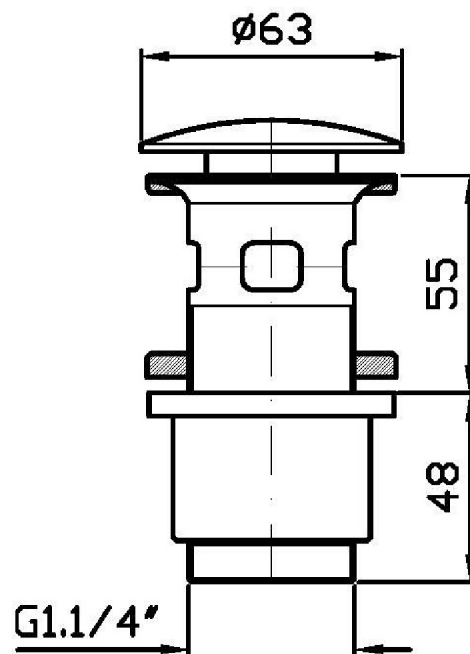

MISCELLANEOUS

R98692

Disegno Complessivo / Overall Drawing